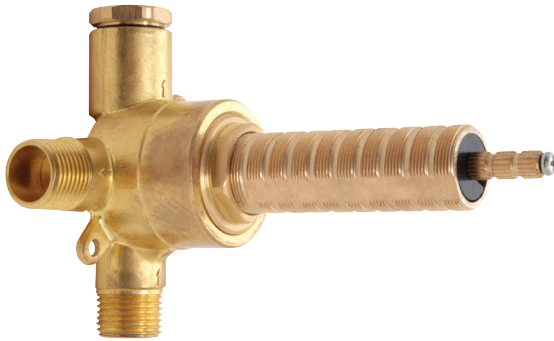

## Shower Faucet Specifications SF-D-04 / SF-D-04G

## FEATURES

Solid brass  
 Four water inlets/outlets - NPT/sweat or PEX or Wirsbo  
 Test cap  
 Single diverter body for a 2- or 3-way diverter  
 (shared and non-shared)  
 Accommodates any wall thickness

## FEATURES

Solid brass plate  
Handle included  
Diverter with stop

## FEATURES

Solid brass construction  
 screwless decorative trim  
 Thin contemporary style - 4 1/4" x 7 7/8" x 1/8"  
 Decorative cylinder (x1) for thermo control included  
 Handle included  
 Fits 1/2" thermo valve 12000 - 3/4" thermo valve 3000