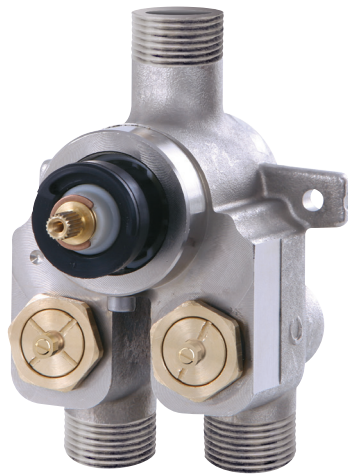

## Shower Faucet Specifications SF-D-04 / SF-D-04G

## FEATURES

Solid brass plate  
Handle included  
Diverter with stop

## FEATURES

High flow thermostat cartridge

Universal inlets for 3/4" and 1/2" connections (built-in female threads for 1/2" connections and male threads for 3/4" connections)

Reversible service check valves with filters and improved stop mechanism

Italian made nickel plated solid brass rough and Vernet thermostatic cartridge

Requires **#1206** shut-off valve or **#61934** independent diverter

flow rate: 12 gpm at 45 psi