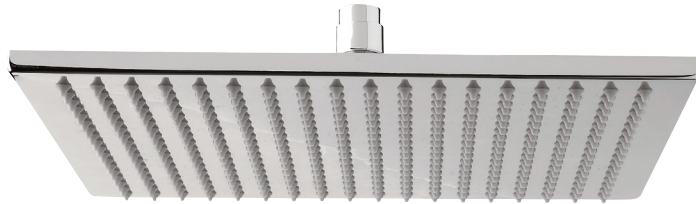

FEATURES

Contemporary style
Solid brass construction
Silicone spray nozzles for easy cleaning
1/2" NPT female connection

Flow rate: 2.5 gpm

FINISHES

Standard
Polished chrome (pc)
Brushed nickel (bn)
Custom
19 custom finishes available
(ask your local Aquabrain authorized dealer for details)

WARRANTY

Residential: Residential: Limited lifetime warranty to original purchaser
commercial: Two years warranty
(Complete warranty available at www.aquabrain.com/warranty)