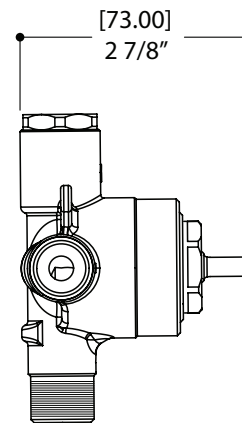

FEATURES

Solid brass
Four water inlets/outlets - NPT/sweat or PEX or Wirsbo
Test cap
Single diverter body for a 2- or 3-way diverter
(shared and non-shared)
Accommodates any wall thickness

Choice of 2-way shared / non-shared 3-way shared /
unshared cartridges with or without stops

Single outlet flow rate: 10gpm (38 L/min at 45PSI)
Combine outlet flow rate: 12gpm (45 L/min at 45PSI)*

WARRANTY

Residential: Limited lifetime warranty to original purchaser
Commercial: Two years warranty
(Complete warranty available at www.aquabrace.com/warranty)

CODE & COMPLIANCE