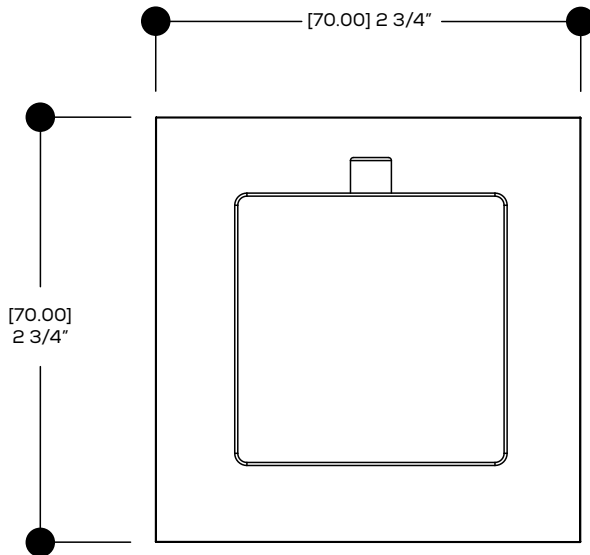

WARRANTY

Residential: Limited lifetime warranty to original purchaser
Commercial: Two years warranty
(Complete warranty available at www.aquabrace.com/warranty)