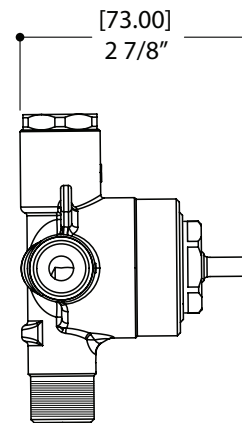

FEATURES

Solid brass
Four water inlets/outlets - NPT/sweat or PEX or Wirsbo
Test cap
Single diverter body for a 2- or 3-way diverter
(shared and non-shared)
Accommodates any wall thickness

Choice of 2-way shared / non-shared 3-way shared /
unshared cartridges with or without stops

Single outlet flow rate: 10gpm (38 L/min at 45PSI)
Combine outlet flow rate: 12gpm (45 L/min at 45PSI)*

WARRANTY

Residential: Limited lifetime warranty to original purchaser
Commercial: Two years warranty
(Complete warranty available at www.aquabraxs.com/warranty)

CODE & COMPLIANCE