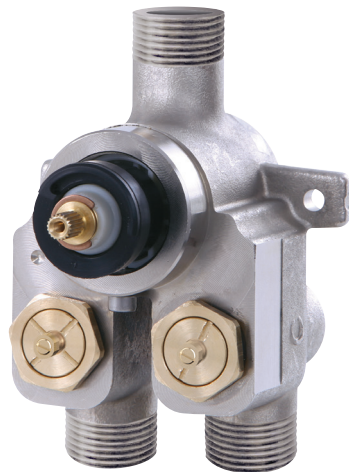

AQUABRASS

Shower Faucet Specifications SF-D-03 / SF-D-03G

FEATURES

Solid brass
 Four water inlets/outlets - NPT/sweat or PEX or Wirsbo
 Test cap
 Single diverter body for a 2- or 3-way diverter
 (shared and non-shared)
 Accommodates any wall thickness

FEATURES

High flow thermostat cartridge

Universal inlets for 3/4" and 1/2" connections (built-in female threads for 1/2" connections and male threads for 3/4" connections)

Reversible service check valves with filters and improved stop mechanism

Italian made nickel plated solid brass rough and Vernet thermostatic cartridge

Requires **#1206** shut-off valve or **#61934** independent diverter

flow rate: 12 gpm at 45 psi

WARRANTY

Residential: Limited lifetime warranty to original purchaser

Commercial: Two years warranty

(Complete warranty available at www.aquabress.com/warranty)

FEATURES

Solid brass construction
 screwless decorative trim
 Thin contemporary style - 4 1/4" x 7 7/8" x 1/8"
 Decorative cylinder (x1) for thermo control included
 Handle included
 Fits 1/2" thermo valve 12000 - 3/4" thermo valve 3000