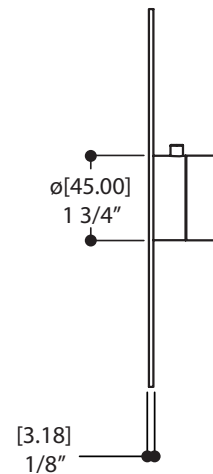

WARRANTY

Residential: Limited lifetime warranty to original purchaser

Commercial: Two years warranty

(Complete warranty available at www.aquabrace.com/warranty)