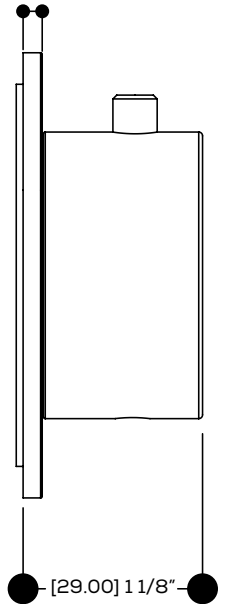

AQUABRASS

Shower Faucet Specifications SF-D-03 / SF-D-03G

FEATURES

Solid brass
 Four water inlets/outlets - NPT/sweat or PEX or Wirsbo
 Test cap
 Single diverter body for a 2- or 3-way diverter
 (shared and non-shared)
 Accommodates any wall thickness

FEATURES

High flow thermostat cartridge

Universal inlets for 3/4" and 1/2" connections (built-in female threads for 1/2" connections and male threads for 3/4" connections)

Reversible service check valves with filters and improved stop mechanism