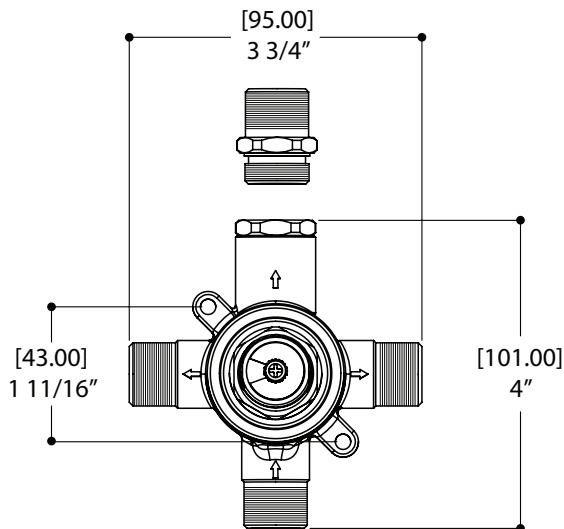

FEATURES

Solid brass
Four water inlets/outlets - NPT/sweat or PEX or Wirsbo
Test cap
Single diverter body for a 2- or 3-way diverter
(shared and non-shared)
Accommodates any wall thickness

Choice of 2-way shared / non-shared 3-way shared /
unshared cartridges with or without stops

Single outlet flow rate: 10gpm (38 L/min at 45PSI)
Combine outlet flow rate: 12gpm (45 L/min at 45PSI)*

WARRANTY

Residential: Limited lifetime warranty to original purchaser
Commercial: Two years warranty
(Complete warranty available at www.aquabraxs.com/warranty)

CODE & COMPLIANCE