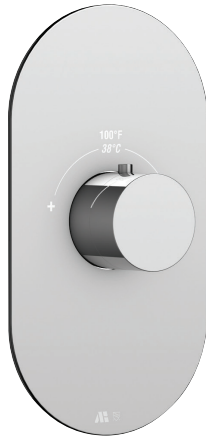

AQUABRASS

Shower Faucet Specifications SF-D-03 / SF-D-03G

FEATURES

Solid brass
 Four water inlets/outlets - NPT/sweat or PEX or Wirsbo
 Test cap
 Single diverter body for a 2- or 3-way diverter
 (shared and non-shared)
 Accommodates any wall thickness

FEATURES

High flow thermostat cartridge

Universal inlets for 3/4" and 1/2" connections (built-in female threads for 1/2" connections and male threads for 3/4" connections)

Reversible service check valves with filters and improved stop mechanism

Italian made nickel plated solid brass rough and Vernet thermostatic cartridge

Requires **#1206** shut-off valve or **#61934** independent diverter

flow rate: 12 gpm at 45 psi

WARRANTY

Residential: Limited lifetime warranty to original purchaser

Commercial: Two years warranty

(Complete warranty available at www.aquabress.com/warranty)

FEATURES

Solid brass construction
 screwless decorative trim
 Thin contemporary style - 4 1/4" x 7 7/8" x 1/8"
 Decorative cylinder (x1) for thermo control included
 Handle included
 Fits 1/2" thermo valve 12000 - 3/4" thermo valve 3000