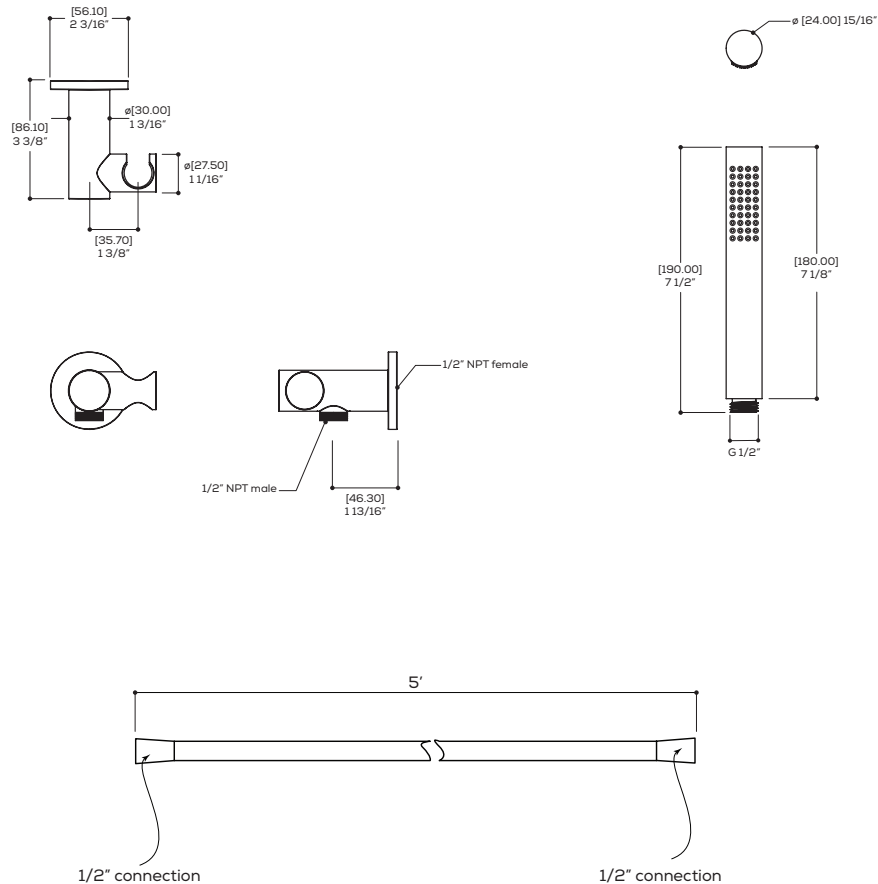

WARRANTY

Residential: Limited lifetime warranty to original purchaser
Commercial: Two years warranty
(Complete warranty available at www.aquabress.com/warranty)