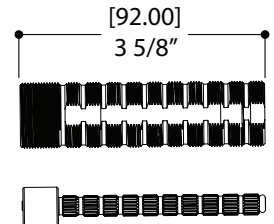

FEATURES

Solid brass
Four water inlets/outlets - NPT/sweat or PEX or Wirsbo
Test cap
Single diverter body for a 2- or 3-way diverter
(shared and non-shared)
Accommodates any wall thickness

Choice of 2-way shared / non-shared 3-way shared /
unshared cartridges with or without stops

Single outlet flow rate: 10gpm (38 L/min at 45PSI)
Combine outlet flow rate: 12gpm (45 L/min at 45PSI)*

WARRANTY

Residential: Limited lifetime warranty to original purchaser
Commercial: Two years warranty
(Complete warranty available at www.aquabraxs.com/warranty)

CODE & COMPLIANCE