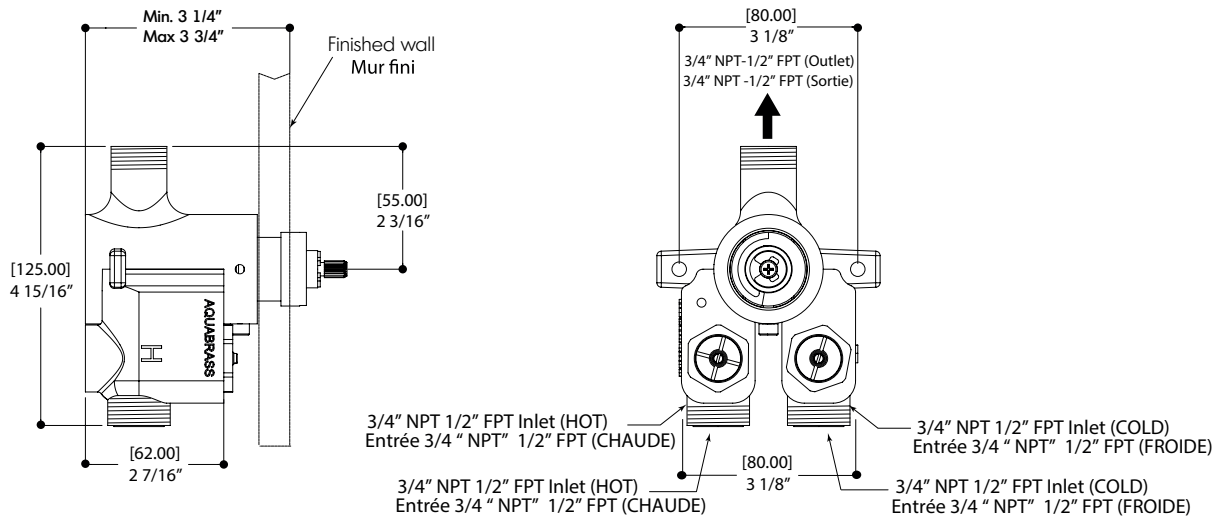

FEATURES

High flow thermostat cartridge

Universal inlets for 3/4" and 1/2" connections (built-in female threads for 1/2" connections and male threads for 3/4" connections)

Reversible service check valves with filters and improved stop mechanism

Commercial: Two years warranty

(Complete warranty available at www.aquabress.com/warranty)

FEATURES

Solid brass construction
 screwless decorative trim
 Thin contemporary style - 4 1/4" x 7 7/8" x 1/8"
 Decorative cylinder (x1) for thermo control included
 Handle included
 Fits 1/2" thermo valve 12000 - 3/4" thermo valve 3000