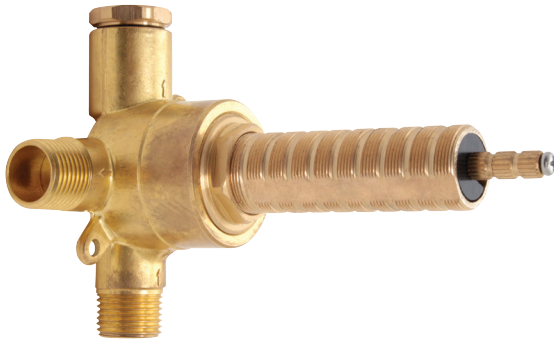

AQUABRASS

Shower Faucet Specifications SF-D-03 / SF-D-03G

FEATURES

Solid brass
 Four water inlets/outlets - NPT/sweat or PEX or Wirsbo
 Test cap
 Single diverter body for a 2- or 3-way diverter
 (shared and non-shared)
 Accommodates any wall thickness

Trim set for independent diverter #61934

2-3 way shared functions and 2-3 way non-shared functions

FEATURES

Solid brass plate
Handle included
Diverter with stop

FINISHES

Standard
Polished chrome (pc)
Brushed nickel (bn)
Electro black (ebk)
Brushed gold (bgd)

FEATURES

High flow thermostat cartridge

Universal inlets for 3/4" and 1/2" connections (built-in female threads for 1/2" connections and male threads for 3/4" connections)

Reversible service check valves with filters and improved stop mechanism

Commercial: Two years warranty

(Complete warranty available at www.aquabress.com/warranty)

FEATURES

Solid brass construction
 screwless decorative trim
 Thin contemporary style - 4 1/4" x 7 7/8" x 1/8"
 Decorative cylinder (x1) for thermo control included
 Handle included
 Fits 1/2" thermo valve 12000 - 3/4" thermo valve 3000