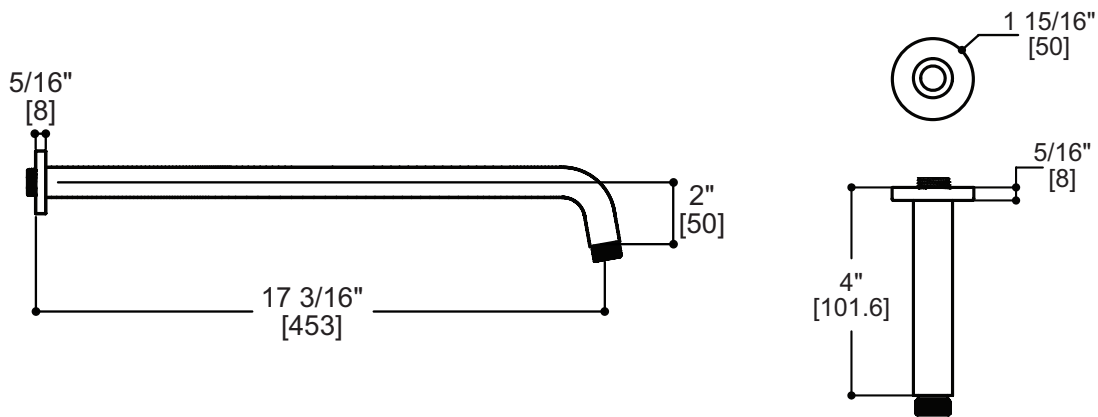

4" round ceiling drop

16" round shower arm & flange

FEATURES

Solid brass construction
Silicone spray nozzles for easy cleaning
water-saving air induction system
1/2" NPT female connection

Flow rate: 2.5 gpm