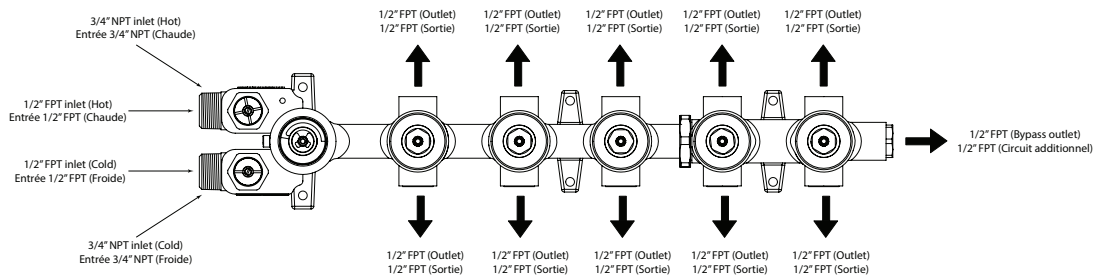

WARRANTY

Residential: Limited lifetime warranty to original purchaser

Commercial: Two years warranty

(Complete warranty available at www.aquabress.com/warranty)