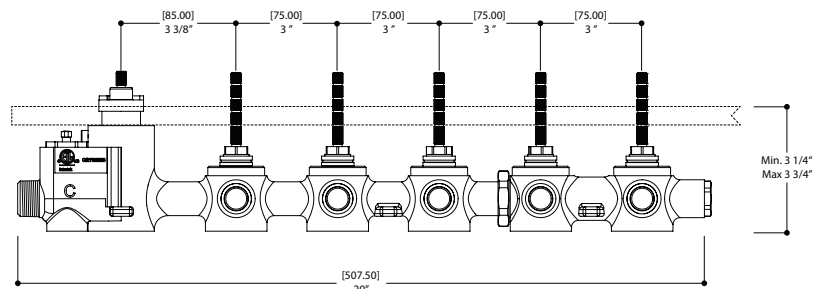

WARRANTY

Residential: Limited lifetime warranty to original purchaser

Commercial: Two years warranty

(Complete warranty available at www.aquabress.com/warranty)