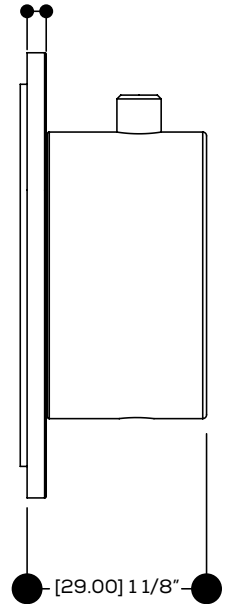

AQUABRASS

93221-93421-93231-93431

Trim set for independent diverter #61934

2-3 way shared functions and 2-3 way non-shared functions

FEATURES

- Solid brass plate
- Handle included
- Diverter without stop

FINISHES

[70.00] 2 3/4"

[3.00] 1/8"

[29.00] 1 1/8"