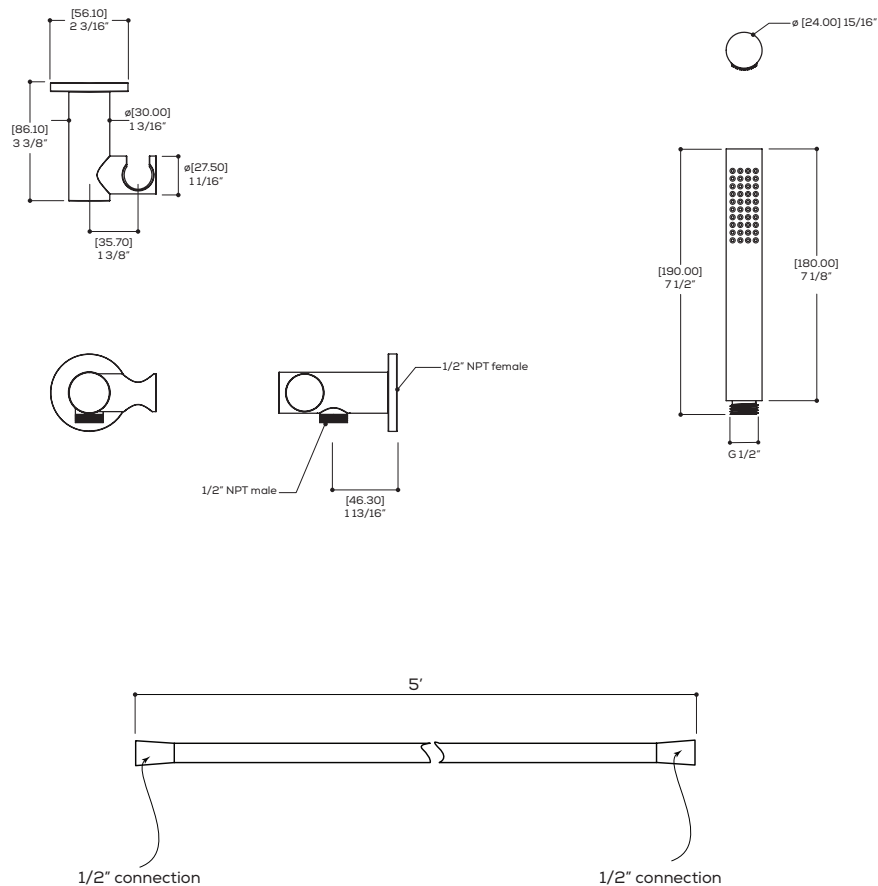

WARRANTY

Residential: Limited lifetime warranty to original purchaser
Commercial: Two years warranty
(Complete warranty available at www.aquabress.com/warranty)