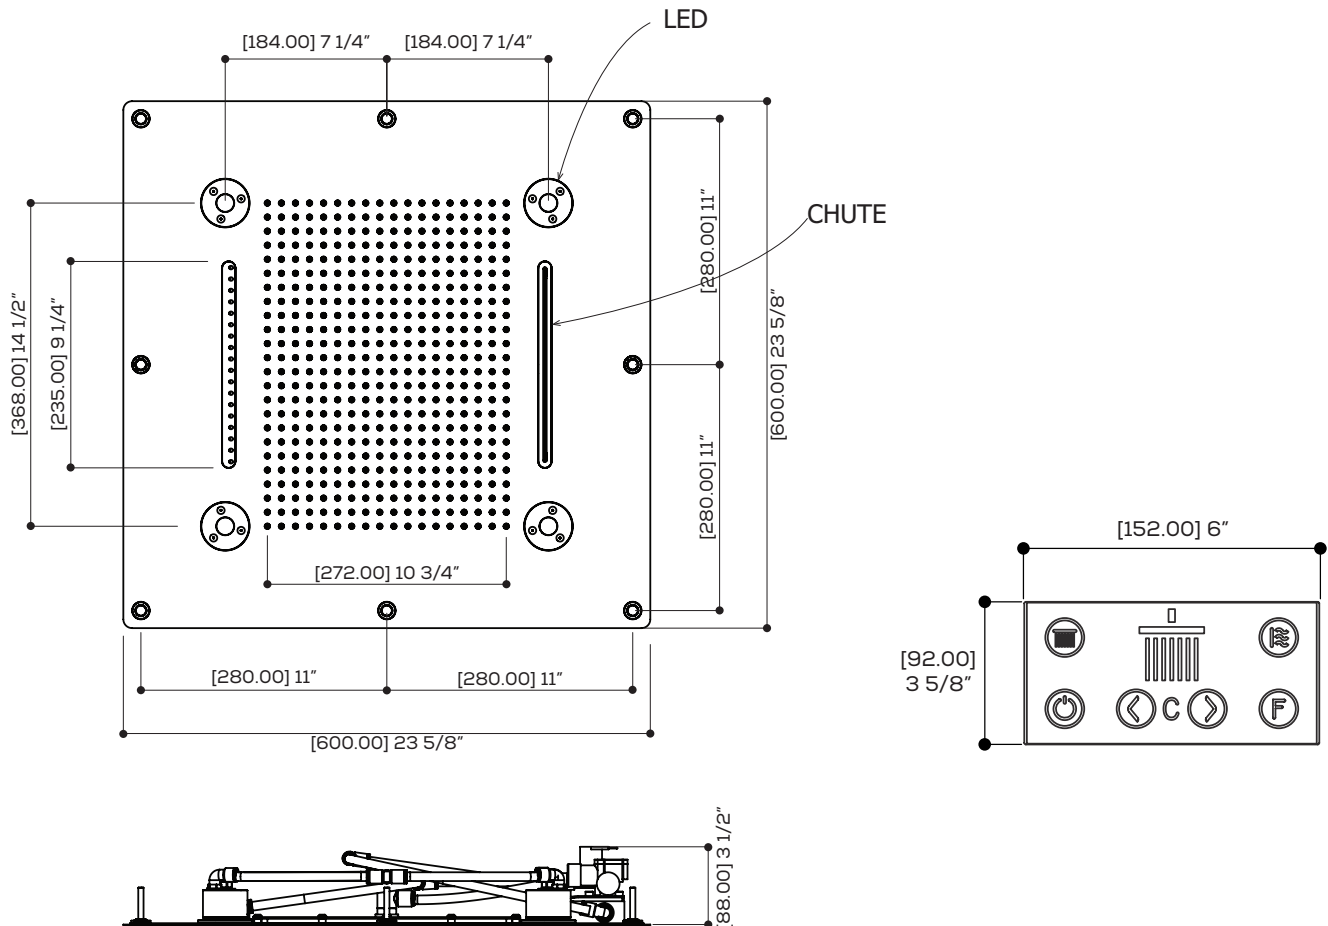

FEATURES

- Stainless steel construction
- 4 functions: rain, chute, mist, jets curtain
- Chromatherapy - 16 color shades from 4 RGB LED lamps
- Aromatherapy - 3 scents: floral, energy, relax (wallmount diffuser included)
- Wallmount digital touchpad (5 settings)
- Thermostatic valve required (minimum of 1 volume control recommended)

Flow rate: varies between functions

FINISHES

- Standard
- Polished stainless steel (pss)

WARRANTY

Residential / commercial: Two years warranty
(Complete warranty available at www.aquabrace.com/warranty)

Products and specifications shown are subject to change without notice. Please contact our technical support at tech@aquabrace.com for any further queries, replacement parts requests etc.

Last revision: 14/10/2020

aquabrace.com