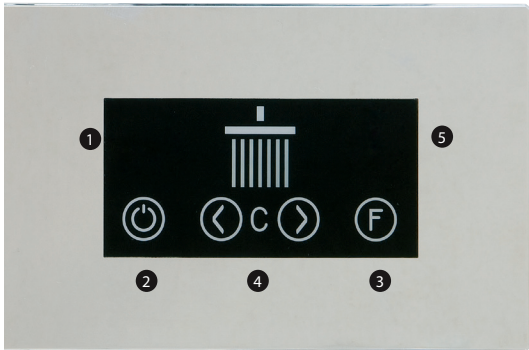

FEATURES

- Stainless steel construction
- 4 functions: rain, chute, mist, jets curtain
- Chromatherapy - 16 color shades from 4 RGB LED lamps
- Aromatherapy - 3 scents: floral, energy, relax (wallmount diffuser included)
- Wallmount digital touchpad (5 settings)
- Thermostatic valve required (minimum of 1 volume control recommended)

Flow rate: varies between functions

FINISHES

- Standard
- Polished stainless steel (pss)

WARRANTY

Residential / commercial: Two years warranty
(Complete warranty available at www.aquabrace.com/warranty)

Products and specifications shown are subject to change without notice. Please contact our technical support at tech@aquabrace.com for any further queries, replacement parts requests etc.

Last revision: 14/10/2020

aquabrace.com

INCLUDED WITH THE 928 CURA

TOUCHPAD FEATURES

- 1 function selector
- 2 on / off
- 3 chromatherapy function selector:
 - color rotation
 - color set
 - on / off
- 4 color selection
- 5 aromatherapy on / off