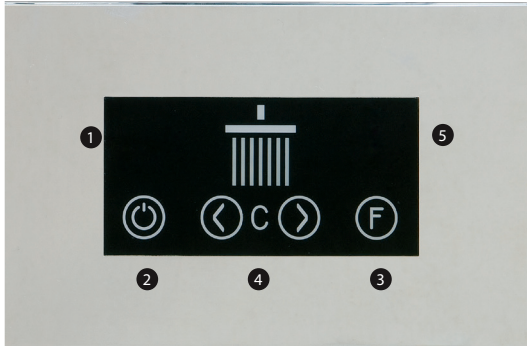

## INCLUDED WITH THE 925 CURA

---

### TOUCHPAD FEATURES

- 1 function selector
- 2 on / off
- 3 chromatherapy function selector:
  - color rotation
  - color set
  - on / off
- 4 color selection
- 5 aromatherapy on / off