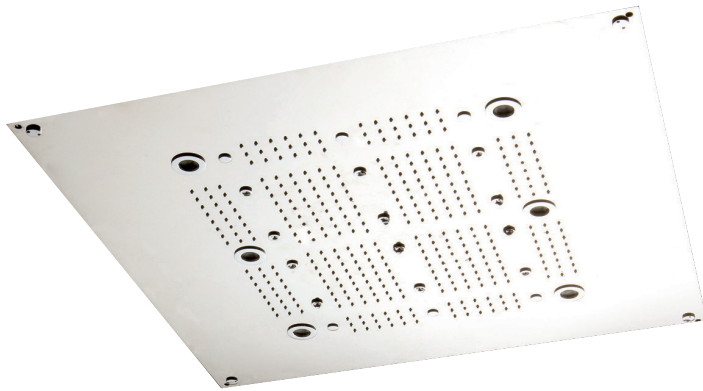

AQUABRASS

cura 925

24" x 24" recessed rainhead

FEATURES

Stainless steel construction
4 functions: central rain, complete rain, curtain, mist
Chromatherapy - 16 color shades from 6 RGB LED lamps
Aromatherapy - 3 scents: floral, energy, relax
(wallmount diffuser included)
Wallmount digital touchpad (5 settings)
Thermostatic valve required (minimum of 1 volume control recommended)

Flow rate: varies between functions

FINISHES

Standard
Polished stainless steel (pss)

WARRANTY

Residential / commercial: Two years warranty
(Complete warranty available at www.aquabrass.com/warranty)

Products and specifications shown are subject to change without notice. Please contact our technical support at tech@aquabrass.com for any further queries, replacement parts requests etc.

Last revision: 14/10/2020

aquabrass.com