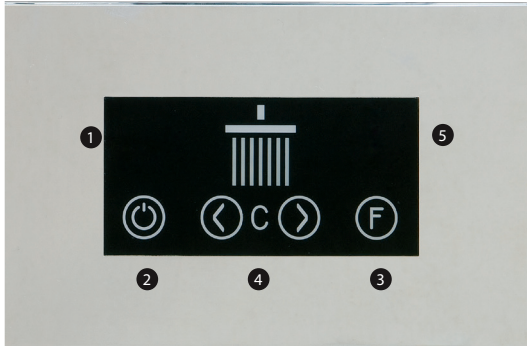

### TOUCHPAD FEATURES

---

- 1 function selector
- 2 on / off
- 3 chromatherapy function selector:
  - color rotation
  - color set
  - on / off
- 4 color selection
- 5 aromatherapy on / off