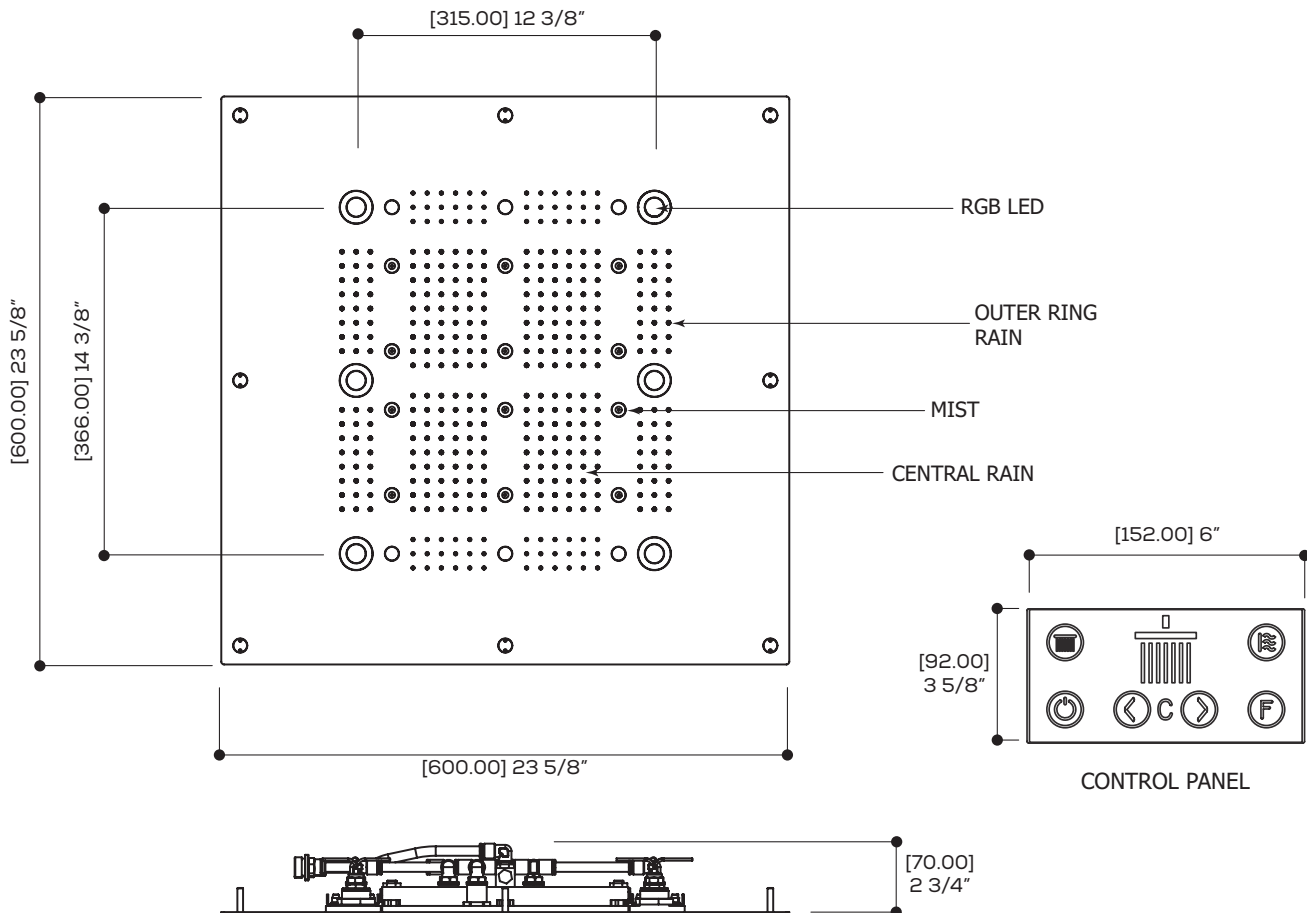

AQUABRASS

cura 925

24" x 24" recessed rainhead

FEATURES

Stainless steel construction
4 functions: central rain, complete rain, curtain, mist
Chromatherapy - 16 color shades from 6 RGB LED lamps
Aromatherapy - 3 scents: floral, energy, relax
(wallmount diffuser included)
Wallmount digital touchpad (5 settings)
Thermostatic valve required (minimum of 1 volume control recommended)

Flow rate: varies between functions

FINISHES

Standard
Polished stainless steel (pss)

WARRANTY

Residential / commercial: Two years warranty
(Complete warranty available at www.aquabrass.com/warranty)

Products and specifications shown are subject to change without notice. Please contact our technical support at tech@aquabrass.com for any further queries, replacement parts requests etc.

Last revision: 14/10/2020

aquabrass.com