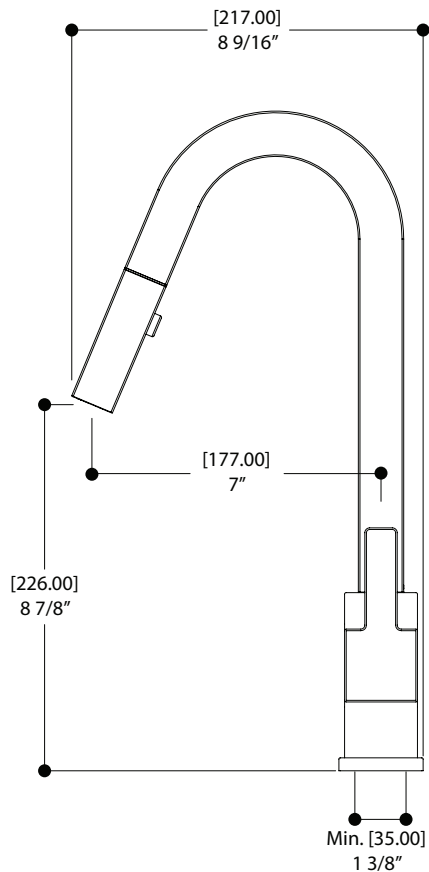

# Tiramisu 3145N

pull-down dual stream mode kitchen faucet

## SPECS AT LARGE

Overall spout projection: 8 9/16" Flow rate: 2 gpm  
CC spout projection: 7" Mounting hole: 1 3/8"  
Total faucet height: 16 1/16" Counter depth: 1 3/8"

## FEATURES

2 stream modes: aerated + spray  
Lead-free brass construction  
Single volume and temperature lever control  
150° spout rotation  
3/8" connection