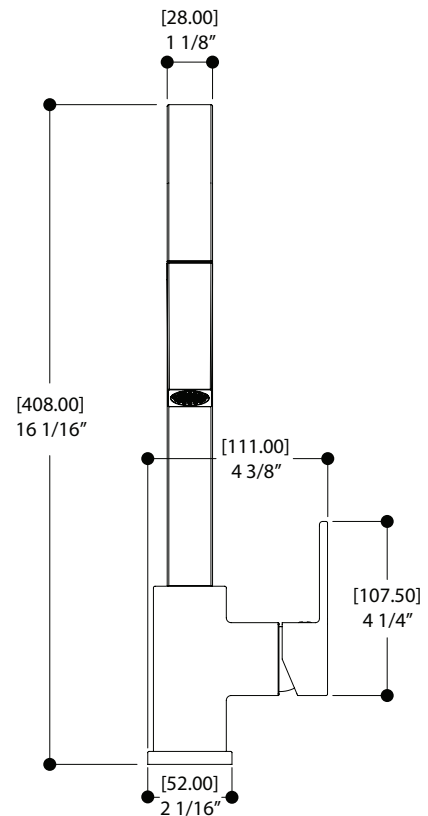

CODE & COMPLIANCE

Aquabress cannot be held responsible for any technical or typographical errors or omissions contained within this document and reserves the right to make changes without prior notice.

Last revision: 11/10/2019

aquabress.com