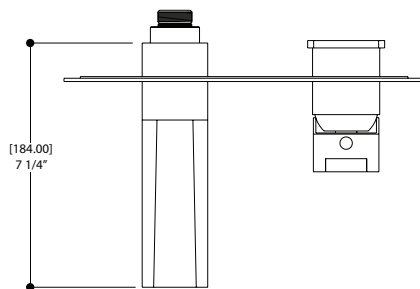

## FEATURES

Solid brass construction  
 Cascading water flow  
 Drain not included, see page 212 for options  
 Rough-in not included, order **#CB029**

## SPECS AT LARGE

Overall spout projection: 7 1/4"      Flow rate: 2 gpm  
 Plate height: 2 15/16"  
 Plate width: 8 11/16"

Products and specifications shown are subject to change without notice. Please contact our technical support at [tech@aquabrace.com](mailto:tech@aquabrace.com) for any further queries, replacement parts requests etc.