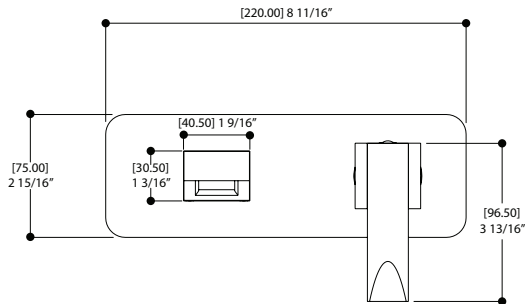

## FEATURES

Solid brass construction  
 Cascading water flow  
 Drain not included, see page 212 for options  
 Rough-in not included, order **#CB029**

## SPECS AT LARGE

Overall spout projection: 7 1/4"      Flow rate: 2 gpm  
 Plate height: 2 15/16"  
 Plate width: 8 11/16"

Products and specifications shown are subject to change without notice. Please contact our technical support at [tech@aquabrace.com](mailto:tech@aquabrace.com) for any further queries, replacement parts requests etc.