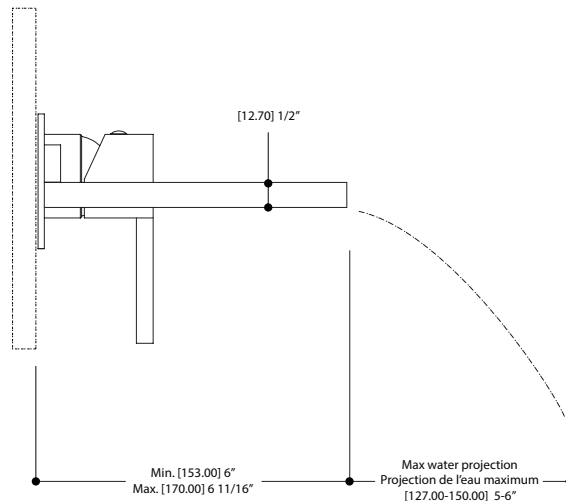

## FEATURES

Solid brass construction  
 Cascading water flow  
 Drain not included, see page 212 for options  
 Rough-in not included, order **#CB029**

## SPECS AT LARGE

Overall spout projection: 7 1/4"      Flow rate: 2 gpm  
 Plate height: 2 15/16"  
 Plate width: 8 11/16"

Products and specifications shown are subject to change without notice. Please contact our technical support at [tech@aquabrace.com](mailto:tech@aquabrace.com) for any further queries, replacement parts requests etc.