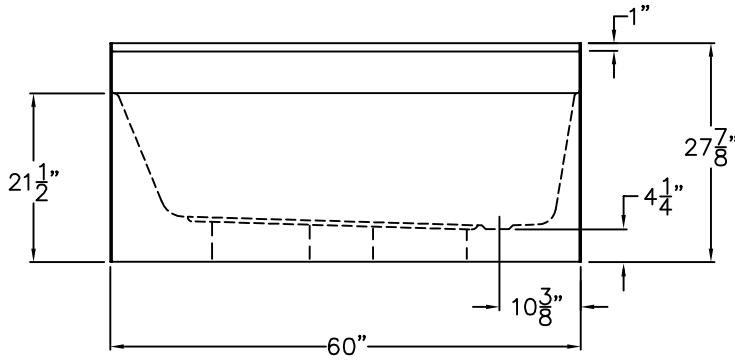

Luxury Acrylic Series

SUBMITTAL DATA

FRONT VIEW

SIDE VIEW

TOP VIEW

Garden Style Bathtub

This Garden Style Bathtub shall be Aquarius Model G 6043 TO right or left. Finished surface shall be of sanitary-grade applied acrylic. The unit shall have outside dimensions of 60" x 42" x 27 7/8". The unit shall meet IAPMO Z124-2011, and CSA B45.5-11.