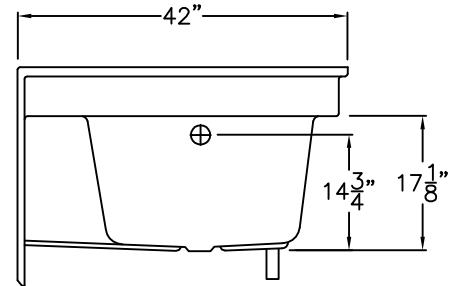

Luxury Acrylic Series

SUBMITTAL DATA

FRONT VIEW

SIDE VIEW

TOP VIEW

Garden Style Bathtub

This Garden Style Bathtub shall be Aquarius Model G 6043 TO right or left. Finished surface shall be of sanitary-grade applied acrylic. The unit shall have outside dimensions of 60" x 42" x 27 7/8". The unit shall meet IAPMO Z124-2011, and CSA B45.5-11.

The enclosure shall be equipped with the following factory installed accessories:

- 1) Integral apron/skirt,
- 2) Wainscot trim,
- 3) Deep rectangular water well,
- 4) Left or right hand drain.

DUE TO THE NATURE OF THE MATERIALS
DIMENSIONS MAY VARY ± 1/2"