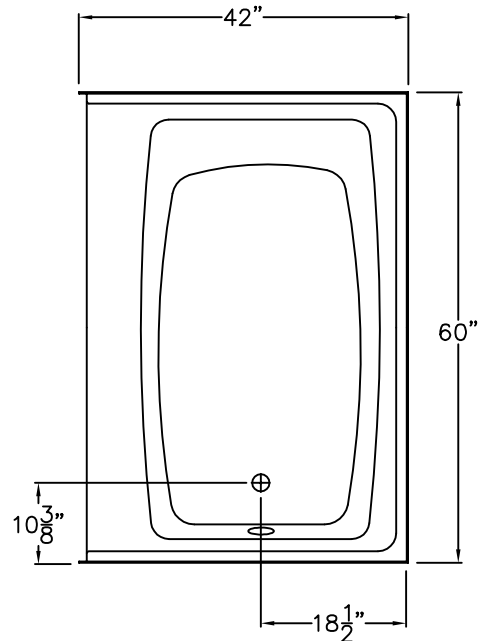

Luxury Acrylic Series

SUBMITTAL DATA

FRONT VIEW

SIDE VIEW

TOP VIEW

Garden Style Bathtub

This Garden Style Bathtub shall be Aquarius Model G 6043 TO right or left. Finished surface shall be of sanitary-grade applied acrylic. The unit shall have outside dimensions of 60" x 42" x 27 7/8". The unit shall meet IAPMO Z124-2011, and CSA B45.5-11.

The enclosure shall be equipped with the following factory installed accessories:

- 1) Integral apron/skirt,
- 2) Wainscot trim,
- 3) Deep rectangular water well,
- 4) Left or right hand drain.

DUE TO THE NATURE OF THE MATERIALS
DIMENSIONS MAY VARY ± 1/2"