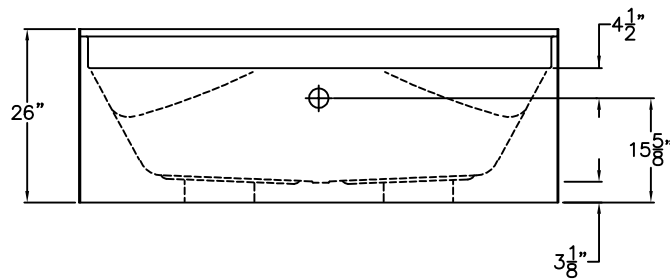

Luxury Acrylic Series

SUBMITTAL DATA

FRONT VIEW

TOP VIEW

Traditional Bath Tub

This traditional design tub shall be Aquarius Model G 7224 TO center drain location. Finished surface shall be of sanitary-grade applied acrylic. The unit shall have outside dimensions of 72 1/4" x 41 3/4" x 26". The unit shall meet IAPMO Z124-2011, and CSA B45.5-11.