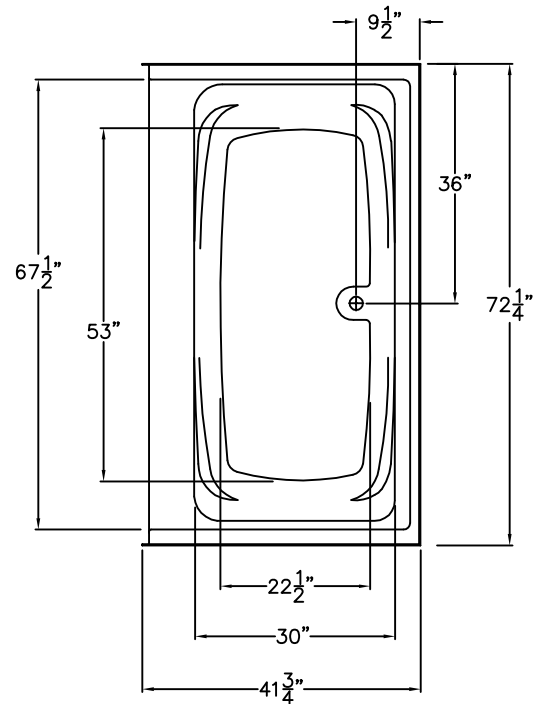

Luxury Acrylic Series

SUBMITTAL DATA

FRONT VIEW

TOP VIEW

Traditional Bath Tub

This traditional design tub shall be Aquarius Model G 7224 TO center drain location. Finished surface shall be of sanitary-grade applied acrylic. The unit shall have outside dimensions of 72 1/4" x 41 3/4" x 26". The unit shall meet IAPMO Z124-2011, and CSA B45.5-11.

The enclosure shall be equipped with the following factory installed accessories:

- 1) Rectangular shaped bowl,
- 2) Molded arm rests,
- 3) Wainscot trim,
- 4) Integral skirt,
- 5) Center drain location.

DUE TO THE NATURE OF THE MATERIALS
DIMENSIONS MAY VARY ± 1/2"

Job Name:	AQUARIUS
Approved by Print Name:	Drawing#: G 7224 TO C
Approved by Signature:	Date: 11-25-02 Revised: 10-13-16
Rep.:	Quote No.:

PRAXIS INDUSTRIES, LLC.
435 INDUSTRIAL RD - SAVANNAH, TN 38372
1 (800) 443-7269 - FAX (731) 925-4290