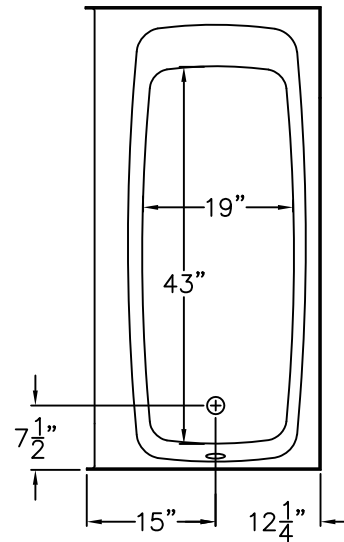

## SUBMITTAL DATA

FRONT VIEW

SIDE VIEW

TOP VIEW

### Garden Style Bath Tub

This garden style bath tub shall be Aquarius Model G 5427 TO right or left. Finished surface shall be of sanitary-grade applied acrylic. The unit shall have outside dimensions of 54" x 27 1/2" x 18 1/2". The unit shall meet IAPMO Z124-2011, and CSA B45.5-11.