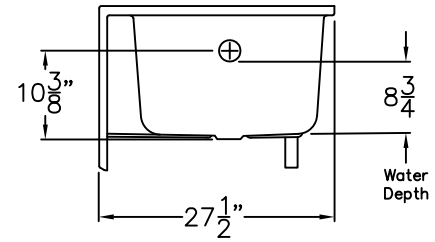

## SUBMITTAL DATA

FRONT VIEW

SIDE VIEW

TOP VIEW

### Garden Style Bath Tub

This garden style bath tub shall be Aquarius Model G 5427 TO right or left. Finished surface shall be of sanitary-grade applied acrylic. The unit shall have outside dimensions of 54" x 27 1/2" x 18 1/2". The unit shall meet IAPMO Z124-2011, and CSA B45.5-11.