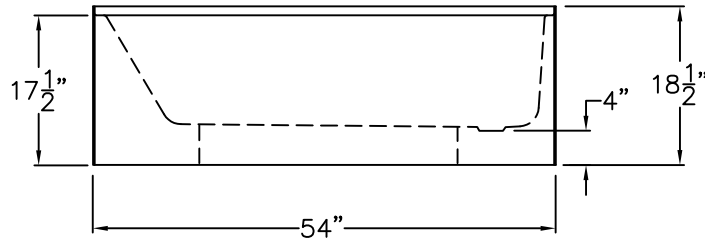

## SUBMITTAL DATA

FRONT VIEW

SIDE VIEW

TOP VIEW

### Garden Style Bath Tub

This garden style bath tub shall be Aquarius Model G 5427 TO right or left. Finished surface shall be of sanitary-grade applied acrylic. The unit shall have outside dimensions of 54" x 27 1/2" x 18 1/2". The unit shall meet IAPMO Z124-2011, and CSA B45.5-11.