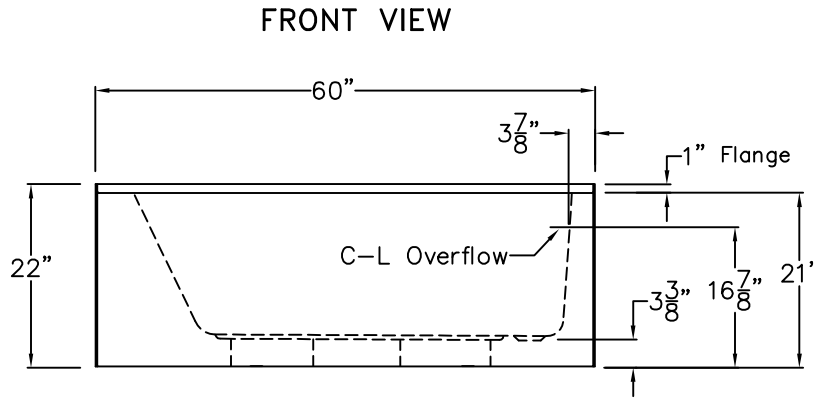

### Garden Style Bathtub

This garden style tub shall be Aquarius Model G GT36 TO right or left. Finished surface shall be of sanitary-grade applied acrylic. The unit shall have outside dimensions of 60" x 37 1/4" x 22". The unit shall meet IAPMO Z124-2011, and CSA B45.5-11.