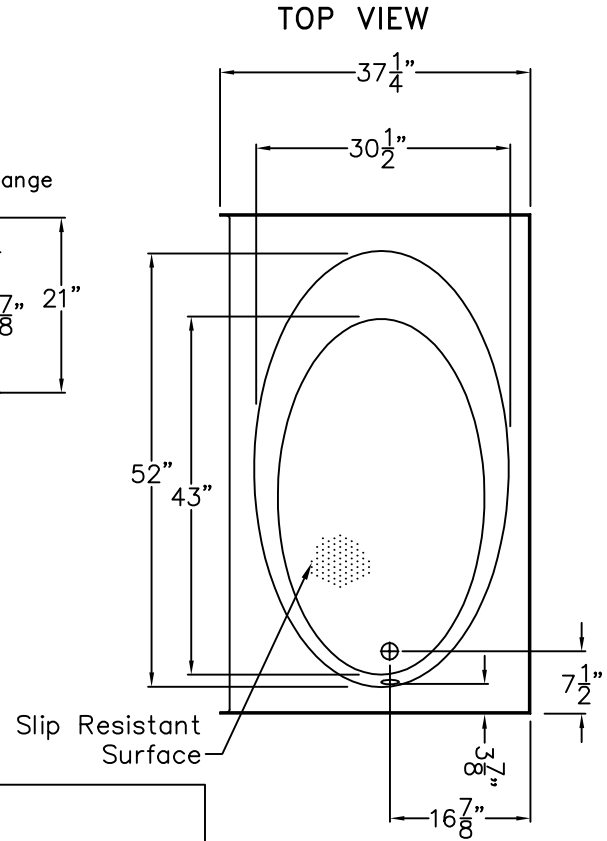

### Garden Style Bathtub

This garden style tub shall be Aquarius Model G GT36 TO right or left. Finished surface shall be of sanitary-grade applied acrylic. The unit shall have outside dimensions of 60" x 37 1/4" x 22". The unit shall meet IAPMO Z124-2011, and CSA B45.5-11.

The enclosure shall be equipped with the following factory installed accessories:

- 1) Oval shaped well,
- 2) Integral apron skirt,
- 3) Mounting flange,
- 4) Left or right hand drain.
- 5) Water Capacity: 55 US Gallons

MEETS ASTM-F462 SLIP RESISTANT REQUIREMENTS

DUE TO THE NATURE OF THE MATERIALS  
DIMENSIONS MAY VARY ± 1/2"

<b>Job Name:</b>	<b>PRAXIS</b>
<b>Approved By Print Name:</b>	<b>Drawing#:</b> G GT36 TO
<b>Approved By Signature:</b>	<b>Date:</b> 1-26-01 <b>Revised:</b> 10-13-16
<b>Rep.:</b>	<b>Wholesaler:</b> <b>Quote No.:</b>