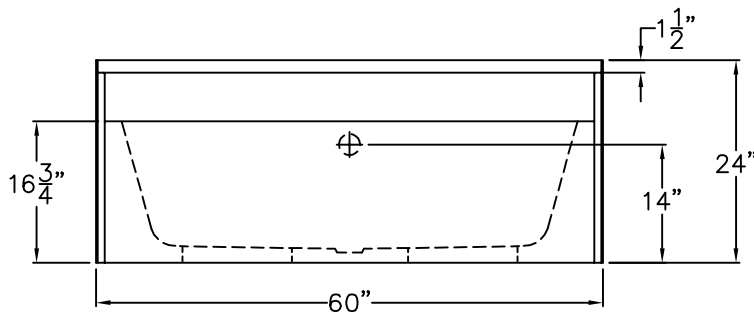

Luxury Acrylic Series

SUBMITTAL DATA

FRONT VIEW

TOP VIEW

Soaking Bathtub

This garden style bathtub shall be Aquarius Model G 6040 TO center drain. Finished surface shall be of sanitary-grade applied acrylic. The unit shall have outside dimensions of 60" x 42" x 24". The unit shall meet IAPMO Z124-2011, and CSA B45.5-11.

The enclosure shall be equipped with the following factory installed accessories:

- 1) Center drain location,
- 2) Wainscot trim.

DUE TO THE NATURE OF THE MATERIALS
DIMENSIONS MAY VARY ± 1/2"

Job Name:	AQUARIUS	
Approved by Print Name:	Drawing#: G 6040 TO	
Approved by Signature:	Date:	Date: 6-28-11 Revised: 10-11-16
Rep.:	Wholesaler:	Quote No.: