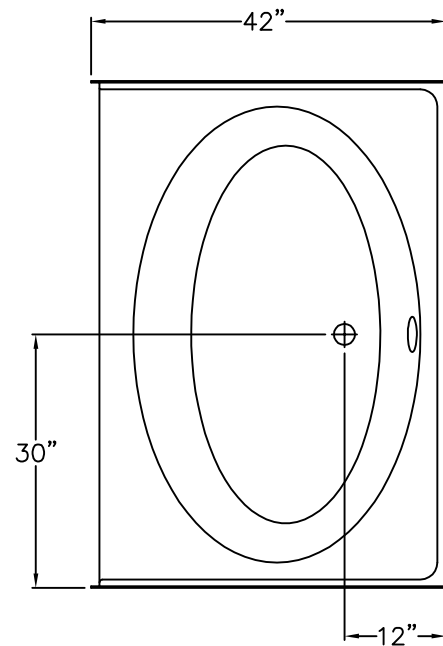

Luxury Acrylic Series

SUBMITTAL DATA

FRONT VIEW

TOP VIEW

Soaking Bathtub

This garden style bathtub shall be Aquarius Model G 6040 TO center drain. Finished surface shall be of sanitary-grade applied acrylic. The unit shall have outside dimensions of 60" x 42" x 24". The unit shall meet IAPMO Z124-2011, and CSA B45.5-11.

The enclosure shall be equipped with the following factory installed accessories:

- 1) Center drain location,
- 2) Wainscot trim.

DUE TO THE NATURE OF THE MATERIALS
DIMENSIONS MAY VARY ± 1/2"

Job Name:	AQUARIUS	
Approved by Print Name:	Drawing#: G 6040 TO	
Approved by Signature:	Date:	Date: 6-28-11 Revised: 10-11-16
Rep.:	Wholesaler:	Quote No.: