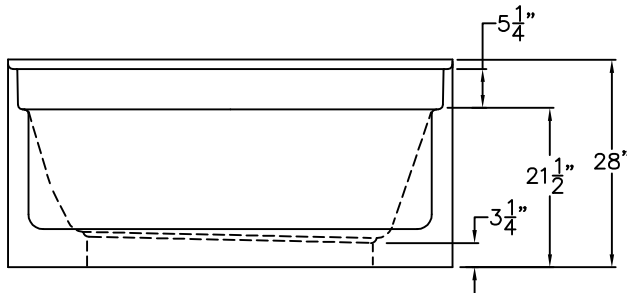

## SUBMITTAL DATA

FRONT VIEW

SIDE VIEW

TOP VIEW

### Garden Style Bathtub

This garden style bathtub shall be Aquarius Model G 4260 TO right, or left. Finished surface shall be of sanitary-grade applied acrylic. The unit shall have outside dimensions of 60" x 42" x 28". The unit shall meet IAPMO Z124-2011, and CSA B45.5-11.