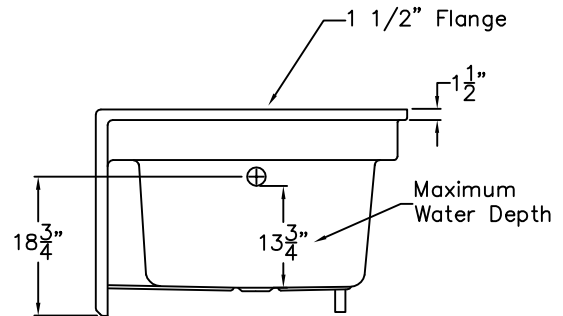

## SUBMITTAL DATA

FRONT VIEW

SIDE VIEW

TOP VIEW

### Garden Style Bathtub

This garden style bathtub shall be Aquarius Model G 4260 TO right, or left. Finished surface shall be of sanitary-grade applied acrylic. The unit shall have outside dimensions of 60" x 42" x 28". The unit shall meet IAPMO Z124-2011, and CSA B45.5-11.