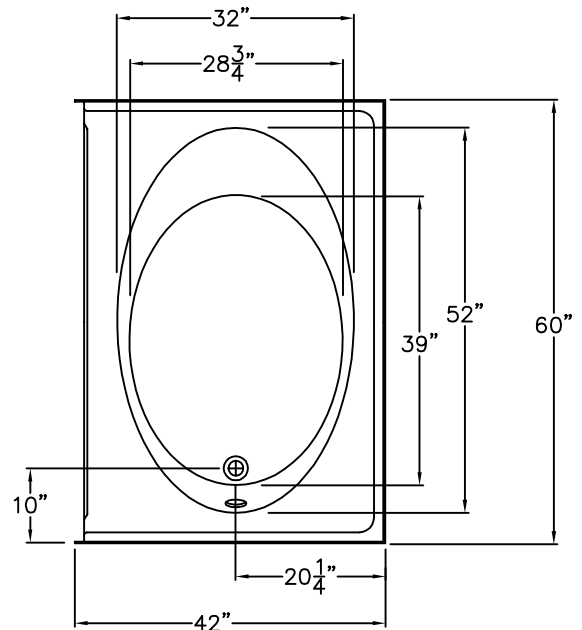

## SUBMITTAL DATA

FRONT VIEW

SIDE VIEW

TOP VIEW

### Garden Style Bathtub

This garden style bathtub shall be Aquarius Model G 4260 TO right, or left. Finished surface shall be of sanitary-grade applied acrylic. The unit shall have outside dimensions of 60" x 42" x 28". The unit shall meet IAPMO Z124-2011, and CSA B45.5-11.

The enclosure shall be equipped with the following factory installed accessories:

- 1) Deep oval bowl,
- 2) Wainscot trim,
- 3) Left or right drain.

DUE TO THE NATURE OF THE MATERIALS  
DIMENSIONS MAY VARY ± 1/2"