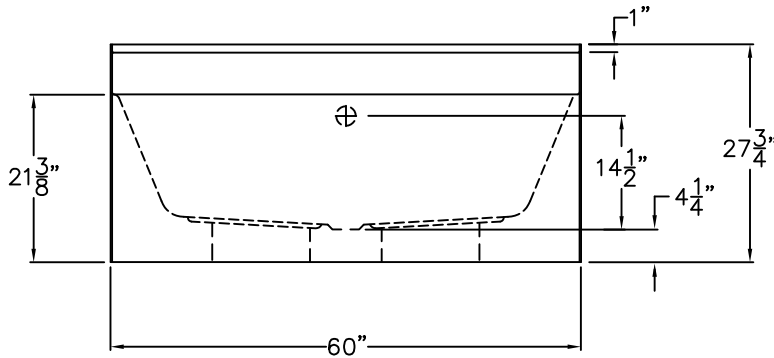

Luxury Acrylic Series

SUBMITTAL DATA

FRONT VIEW

SIDE VIEW

TOP VIEW

Garden Style Bathtub

This Garden Style Bathtub shall be Aquarius Model G 6043 TO center. Finished surface shall be of sanitary-grade applied acrylic. The unit shall have outside dimensions of 60" x 42" x 27 3/4". The unit shall meet IAPMO Z124-2011, and CSA B45.5-11.