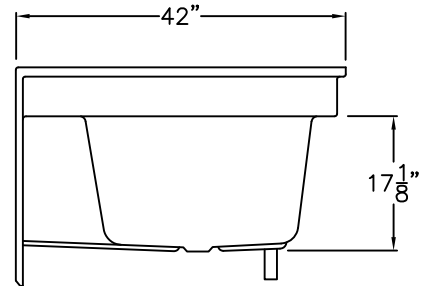

Luxury Acrylic Series

SUBMITTAL DATA

FRONT VIEW

SIDE VIEW

TOP VIEW

Garden Style Bathtub

This Garden Style Bathtub shall be Aquarius Model G 6043 TO center. Finished surface shall be of sanitary-grade applied acrylic. The unit shall have outside dimensions of 60" x 42" x 27 3/4". The unit shall meet IAPMO Z124-2011, and CSA B45.5-11.

The enclosure shall be equipped with the following factory installed accessories:

- 1) Integral apron/skirt,
- 2) Wainscot trim,
- 3) Deep rectangular water well,
- 4) Center drain.

DUE TO THE NATURE OF THE MATERIALS
DIMENSIONS MAY VARY ± 1/2"