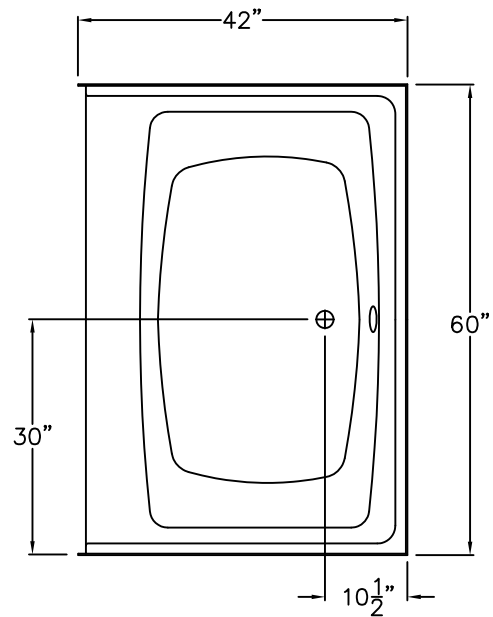

Luxury Acrylic Series

SUBMITTAL DATA

FRONT VIEW

SIDE VIEW

TOP VIEW

Garden Style Bathtub

This Garden Style Bathtub shall be Aquarius Model G 6043 TO center. Finished surface shall be of sanitary-grade applied acrylic. The unit shall have outside dimensions of 60" x 42" x 27 3/4". The unit shall meet IAPMO Z124-2011, and CSA B45.5-11.

The enclosure shall be equipped with the following factory installed accessories:

- 1) Integral apron/skirt,
- 2) Wainscot trim,
- 3) Deep rectangular water well,
- 4) Center drain.

DUE TO THE NATURE OF THE MATERIALS
DIMENSIONS MAY VARY ± 1/2"