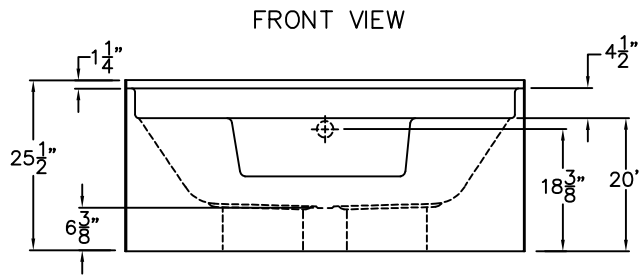

Luxury Acrylic Series

SUBMITTAL DATA

Garden Style Bathtub

This garden style tub shall be Aquarius Model G GTWS TO center drain. Finished surface shall be of sanitary-grade applied acrylic. The unit shall have outside dimensions of 59 7/8" x 48 1/4" x 25 1/2". The unit shall meet IAPMO Z124-2011, and CSA B45.5-11.

DUE TO THE NATURE OF THE MATERIALS
DIMENSIONS MAY VARY ± 1/2"

Job Name:	AQUARIUS
Approved by Print Name:	Drawing#: G GTWS TO
Approved by Signature:	Date: 5-24-01 Revised: 10-13-16
Rep.:	Quote No.:

PRAXIS INDUSTRIES, LLC.
 ROUTE 1, BOX 46D - SAVANNAH, TN 38372
 1 (800) 443-7269 - FAX (731) 925-4290