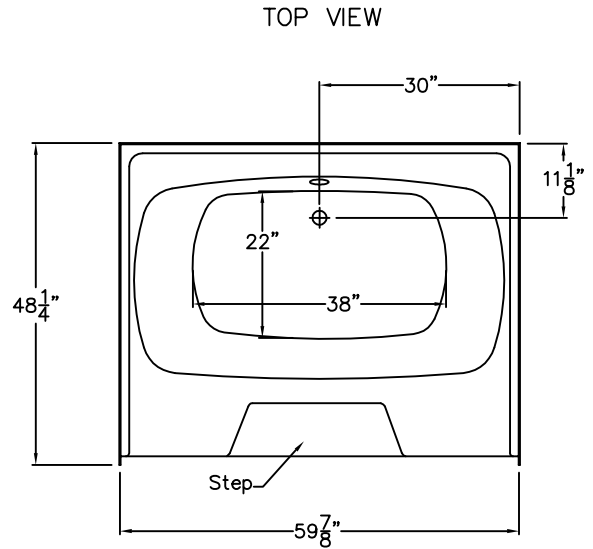

Luxury Acrylic Series

SUBMITTAL DATA

Garden Style Bathtub

This garden style tub shall be Aquarius Model G GTWS TO center drain. Finished surface shall be of sanitary-grade applied acrylic. The unit shall have outside dimensions of 59 7/8" x 48 1/4" x 25 1/2". The unit shall meet IAPMO Z124-2011, and CSA B45.5-11.

The enclosure shall be equipped with the following factory installed accessories:

- 1) Rectangular shaped bowl,
- 2) Molded step in apron,
- 3) Wainscot trim,
- 4) Deep water well,
- 5) Center drain location
- 6) Above floor rough-in.

DUE TO THE NATURE OF THE MATERIALS
DIMENSIONS MAY VARY ± 1/2"

Job Name:	AQUARIUS
Approved by Print Name:	Drawing#: G GTWS TO
Approved by Signature:	Date: 5-24-01 Revised: 10-13-16
Rep.:	Quote No.:

PRAXIS INDUSTRIES, LLC.
 ROUTE 1, BOX 46D - SAVANNAH, TN 38372
 1 (800) 443-7269 - FAX (731) 925-4290