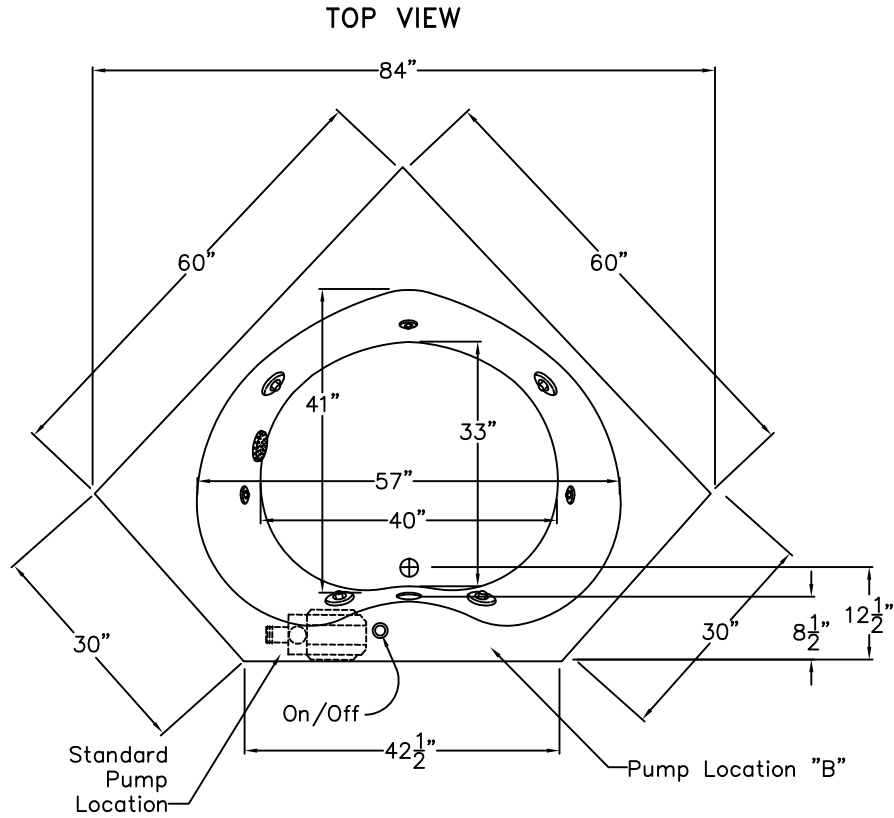

Luxury Acrylic Series

SUBMITTAL DATA

RNIBIZA 6060 TO DI ACRYLIC CORNER DROP IN BATHTUB WITH
 7 JET WHIRPPOOL SYSTEM, PUMP MOTOR AND ON/OFF CONTROL.
 4—Power Flow Adjustable Jets, 3— Lumbar Easy Flow Adjustable Jets.

DUE TO THE NATURE OF THE MATERIALS
 DIMENSIONS MAY VARY ± 1/2"

Job Name:		PRAXIS	
Approved By Print Name:		Drawing#: RNIBIZA 6060 DI WP	
Approved By Signature:	Date Approved:	Date: 4-21-06	Revised: 2-11-14
Rep.:	Wholesaler:	Quote No.:	