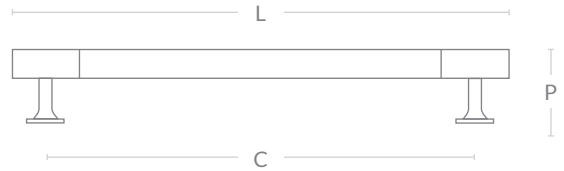

Sparkbrook Appliance Pull

Pull Code	Length (L)	Centres (C)	Projection (P)
SPA/APP	444mm	384mm	49mm

Available in all Armac Martin finishes, & supplied with M4 breakoff screws.
 Please see: www.armacmartin.co.uk/pages/our-finishes for further details.