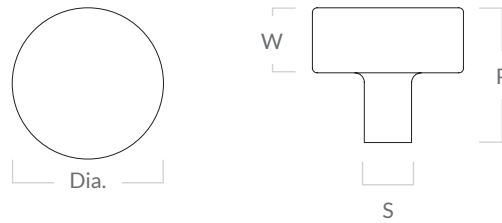

Mix Knob without Backplate

Pull Code	Diameter (Dia.)	Stem (S)	Width (W)	Projection (P)
MIX/KNOBONLY/32	32mm	10mm	14mm	29mm