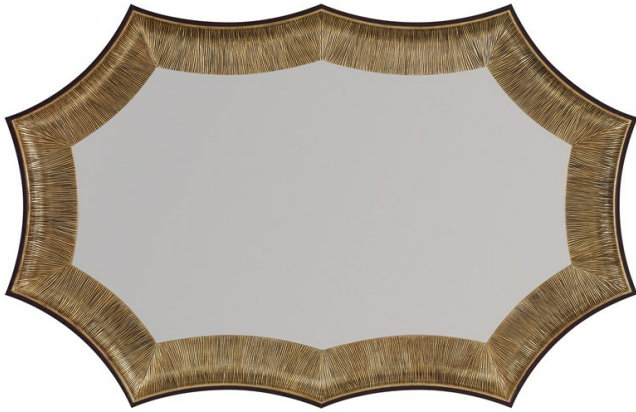

Helios Mirror - Large

27108-980-040

Exterior	W: 46"	D: 2.50"	H: 72"
Interior	W: 0"	D: 0"	H: 0"
Volume	LBS: 80	CU.FT: 13.90"	

This elongated star shaped mirror features a thick wood frame carved with thick textured ribbing. The walnut colored frame is further accented with gold highlighting. A clear glass mirror completes this piece. Mirror can hang vertically or horizontally on metal cleat (provided.)

Alternate Images