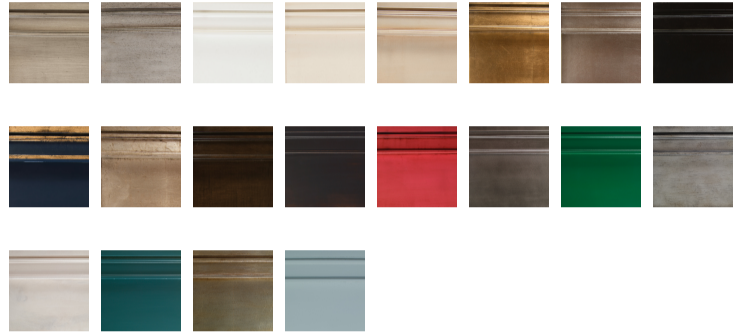

Emperor Petite Sink Chest

09206-110-101

Exterior	W: 24"	D: 20"	H: 36"
Interior	W: 0"	D: 0"	H: 0"
Volume	LBS: 95	CU.FT: 15.60"	

Crafted from mahogany, this sink chest features French regency detailing, a touch latch door, and two pull out drawers. The top is Carrera marble. A porcelain sink bowl in included. Finished in cadet blue with gold leaf striping.

FINISHES

Alternate Images