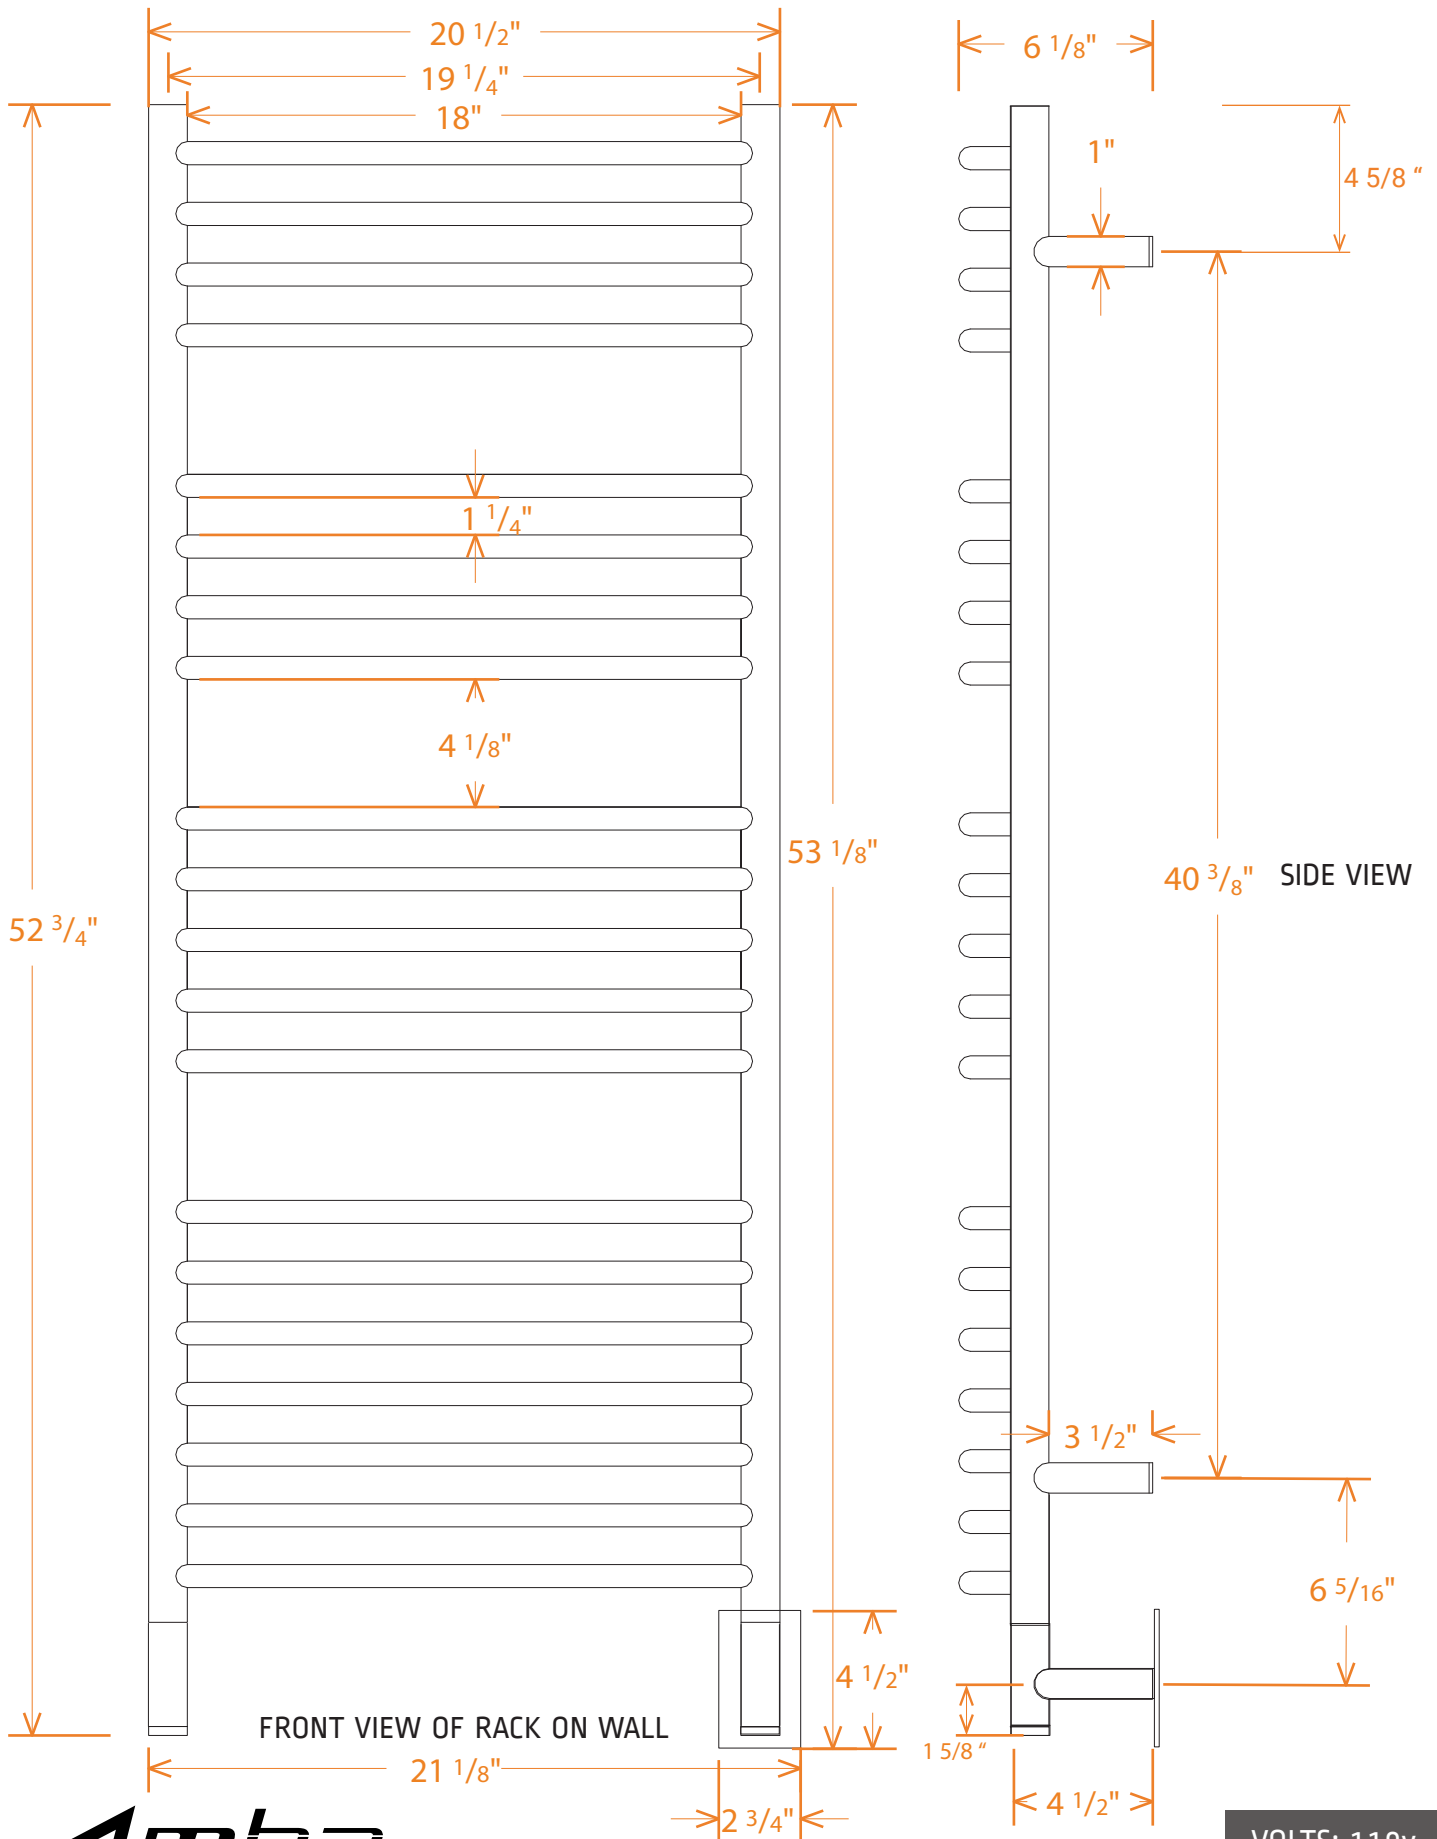

JEEVES MODEL D CURVED

TECHNICAL DRAWING

DCP POLISHED DCB BRUSHED DCO OIL-RUBBED BRONZE DCW WHITE DCMB MATTE BLACK

FRONT VIEW OF RACK ON WALL

40 ³/₈" SIDE VIEW