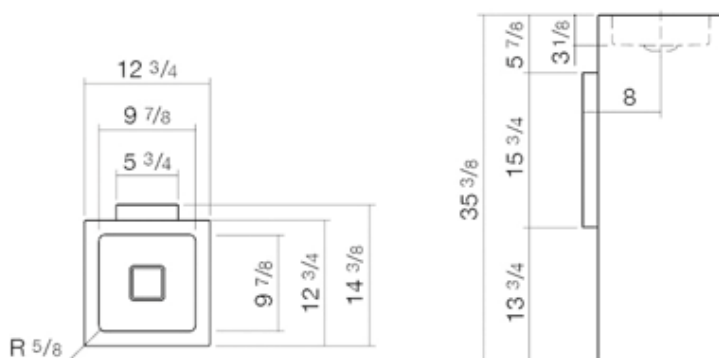

#### Features

Description	WT.RX325QS
Article number	4801000000
Standard colour	White
Special surfaces	White easy-clean (XXXX XXX 400) White antibacterial (XXXX XXX 401)
Construction	without faucet hole, without overflow
Special versions	special- or matt colour
Dimensions	12 3/4 x 12 3/4 x 35 3/8"
Material	Glazed steel
Net weight	46.30 lbs
Installation	for wall connection
Accessoires	Mirror SP.300, Mirror SP.300.2, Mirror SP.325, Mirror SP.325.1, Mirror SP.325.4
Faucet information	Optimum point of impact approx. 5 – 5 7/8" from rear edge of basin.

#### Text for invitation to tender

Washstand, square, 12 3/4 x 12 3/4", glazed inside and outside, height 35 3/8", without faucet hole and overflow, including siphon, drain valve with white glazed cap, white wall bracket and fixing set