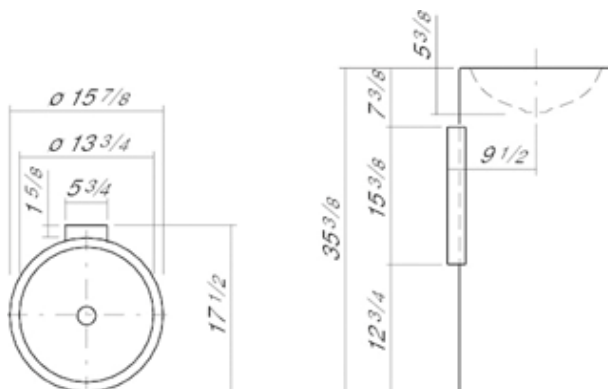

#### Features

Description	WT.RX400K
Article number	4503000000
Standard colour	White
Special surfaces	White easy-clean (XXXX XXX 400) White antibacterial (XXXX XXX 401)
Construction	without faucet hole, without overflow
Special versions	special- or matt colour
Dimensions	15 7/8 x 15 7/8 x 35 3/8"
Material	Glazed steel
Net weight	36.38 lbs
Installation	for wall connection
Accessoires	Mirror SP.300, Mirror SP.300.1, Mirror SP.325, Mirror SP.325.3
Faucet information	Optimum point of impact approx. 6 – 7 1/2" from rear edge of basin.

Faucets with a vertical outlet and an aerator provide the optimum flow of water onto the surface below (angle of impact: 90°).

#### Text for invitation to tender

Washstand, round, 15 7/8"  $\varnothing$ , glazed inside and outside, height 35 3/8", without faucet hole and overflow, including chrome-plated drain valve, siphon, fixing set and white wall bracket