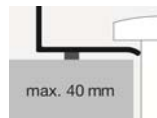

A³form

Technical data sheet

Sit-on basins

AB.KE400

Article number: 3222000000

Design partner: sieger design

Features

Description	AB.KE400
Article number	3222000000
Standard colour	White
Special surfaces	White easy-clean (XXXX XXX 400) White antibacterial (XXXX XXX 401)
Construction	without faucet hole, without overflow
Special versions	special- or matt colour
Dimensions	15 3/4" ø x 4 1/2"
Material	Glazed steel
Net weight	11.90 lbs
Installation	for installation on counter tops
Accessoires	Bottle trap SI.2, Bottle trap SI.3
Faucet information	Optimum point of impact approx. 4 1/8 – 5 7/8" from rear edge of basin.

Faucets with a vertical outlet and an aerator provide the optimum flow of water onto the surface below (angle of impact: 90°).

Text for invitation to tender

Sit-on basin, round, 15 3/4" ø, height 4 1/2", glazed, without faucet hole and overflow, including chrome-plated drain valve, installation kit and black spacer frame