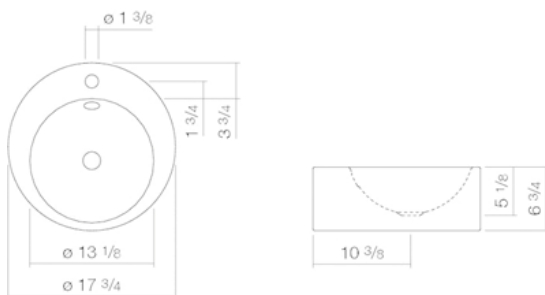

#### Features

Description	AB.K450H.2
Article number	3008000000
Standard colour	White
Special surfaces	White easy-clean (XXXX XXX 400) White antibacterial (XXXX XXX 401)
Construction	with faucet hole, with overflow
Special versions	without overflow, 3 drill holes, drill hole for lotion dispenser, special- or matt colour
Dimensions	17 3/4" ø x 6 3/4"
Material	Glazed steel
Net weight	10.58 lbs
Installation	for installation on counter tops
Accessoires	Bottle trap SI.2, Bottle trap SI.3, Angle valve cover EV.3, Drain valve VT.1
Faucet information	Optimum point of impact approx. 5 1/2 – 6 1/4" from centre of faucet hole.

Faucets with a vertical outlet and an aerator provide the optimum flow of water onto the surface below (angle of impact: 90°).