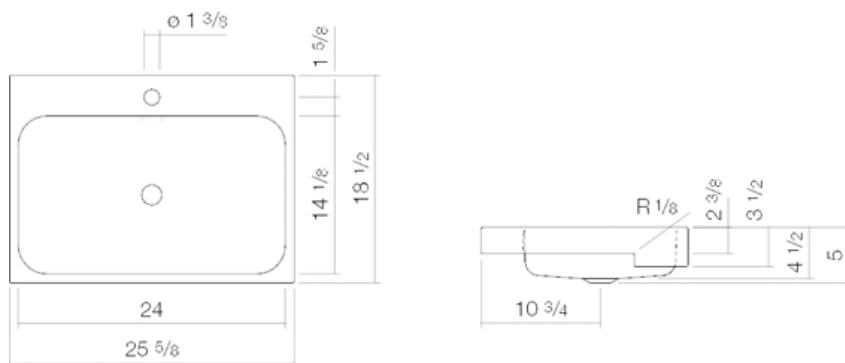

A³form

Technical data sheet

Semi-recessed basins

HB.SR650H

Article number: 2702600000

Design partner: busalt design

Features

Description	HB.SR650H
Article number	2702600000
Standard colour	White
Special surfaces	White easy-clean (XXXX XXX 400) White antibacterial (XXXX XXX 401)
Construction	with faucet hole, with overflow
Special versions	without faucet hole, without overflow, 3 drill holes, drill hole for lotion dispenser, special- or matt colour
Dimensions	25 5/8 x 18 1/2"
Material	Glazed steel
Net weight	25.79 lbs
Installation	for installation in counter tops
Accessoires	Bottle trap SI.2, Bottle trap SI.3, Angle valve cover EV.3, Drain valve VT.1, Lotion dispenser LS.1
Faucet information	Optimum point of impact approx. 4 1/8 – 6 1/8" from centre of faucet hole.

Faucets with a vertical outlet and an aerator provide the optimum flow of water onto the surface below (angle of impact: 90°).

Text for invitation to tender

Semi-recessed basin, rectangular, 25 5/8 x 18 1/2", glazed inside and outside, for installation in a counter top, with faucet hole and overflow, including installation kit and overflow set