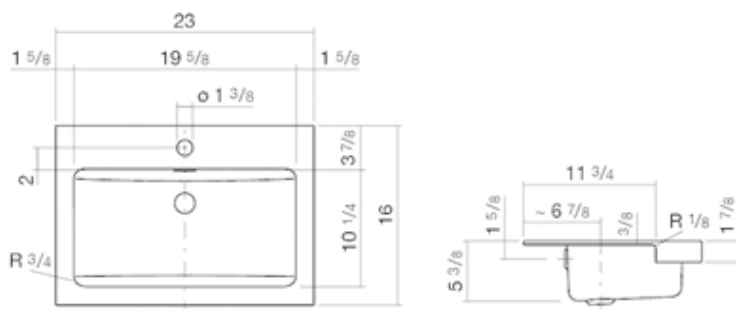

A[∞]form

Technical data sheet

Semi-recessed basins

HB.R585H

Article number: 2700000000

Design partner: busalt design

Features

Description	HB.R585H
Article number	2700000000
Standard colour	White
Special surfaces	White easy-clean (XXXX XXX 400) White antibacterial (XXXX XXX 401)
Construction	with faucet hole, with overflow
Special versions	without faucet hole, without overflow, 3 drill holes, drill hole for lotion dispenser, special- or matt colour
Dimensions	23 x 16"
Material	Glazed steel
Net weight	10.36 lbs
Installation	for installation in counter tops
Accessoires	Bottle trap SI.2, Bottle trap SI.3, Angle valve cover EV.3, Drain valve VT.1, Lotion dispenser LS.1
Faucet information	Optimum point of impact approx. 4 1/8 – 6 1/8" from centre of faucet hole.

Faucets with a vertical outlet and an aerator provide the optimum flow of water onto the surface below (angle of impact: 90°).

Text for invitation to tender

Semi-recessed basin, rectangular, 23 x 16", glazed inside and outside, for installation in a counter top, with faucet hole and overflow, including installation kit and overflow set