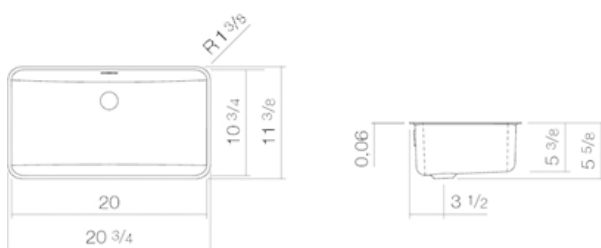

#### Features

Description	UB.R585
Article number	2250700000
Standard colour	White
Special surfaces	White easy-clean (XXXX XXX 400) White antibacterial (XXXX XXX 401)
Construction	without faucet hole, with overflow
Special versions	without overflow, special- or matt colour
Dimensions	20 x 10 3/4"
Material	Glazed steel
Net weight	8.38 lbs
Installation	for installation from below
Accessoires	Bottle trap SI.2, Bottle trap SI.3, Drain valve VT.1
Faucet information	Optimum point of impact approx. 5 1/4 – 6" from rear edge of basin.

#### Text for invitation to tender

Undermount basin, rectangular, basin 20 x 10 3/4", depth 5 3/8", glazed inside and outside, without faucet hole, with overflow, including installation kit and overflow set