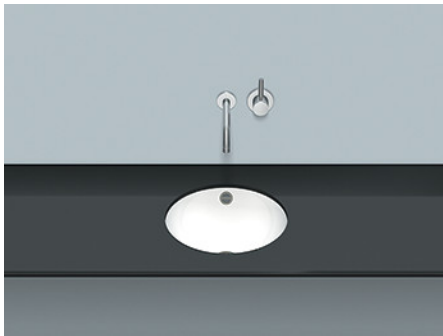

A[~]form

Technical data sheet

Undermount basins

UB.K400

Article number: 2031700000

Design partner: sieger design

Features

Description	UB.K400
Article number	2031700000
Standard colour	White
Special surfaces	White easy-clean (XXXX XXX 400) White antibacterial (XXXX XXX 401)
Construction	without faucet hole, with overflow
Special versions	without overflow, special- or matt colour
Dimensions	14" ø
Material	Glazed steel
Net weight	4.85 lbs
Installation	for installation from below
Accessoires	Bottle trap SI.2, Bottle trap SI.3, Drain valve VT.1
Faucet information	Optimum point of impact approx. 4 3/8 – 5 7/8" from rear edge of basin

Faucets with a vertical outlet and an aerator provide the optimum flow of water onto the surface below (angle of impact: 90°).