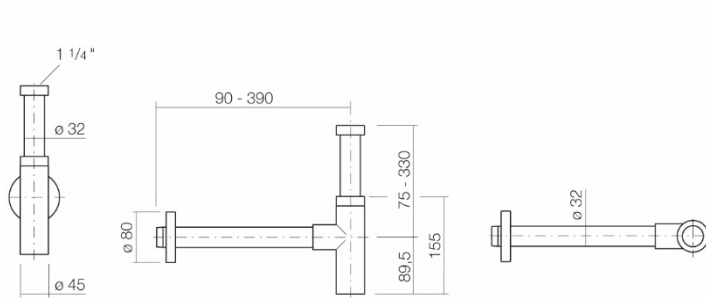

#### Features

Description

SI.3

Article number

8312 000 978

Dimensions

45 x 419.5 x 390 mm

Installation

#### Text for invitation to tender

Bottle trap, w/h/d 45/419.5/390mm, chrome-plated, 1 1/4" connection thread, immersion tube, adjustable in height from 75 to 330mm, adjustable depth from 90 to 390mm

Brand: Alape