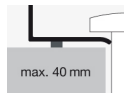

Dish basins - Special glazes

SB.Aqua360

Article number: 3901000092

Design partner: Alape