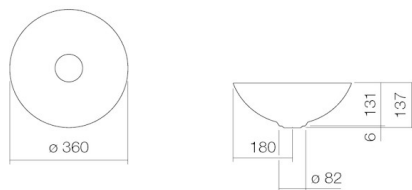

Dimensions

360 x 360 mm

Net weight

3,30

Accessoires

Bottle trap SI.2, Bottle trap SI.3

Tap fitting information

Impact area approx. 100 – 140 mm from rear edge of basin

Tap fittings with a vertical outlet and aerator provide the optimum flow of water onto the surface below (angle of impact: 90°).

---

---

### Text for invitation to tender

Dish basin, round, Ø 360 mm, height 137 mm, glazed steel, deep blue, without tap hole, without overflow, included drain valve, valve cap, glazed in the basin colour

Brand: Alape