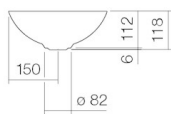

Dimensions

300 x 300 mm

Net weight

2,30

Accessoires

Bottle trap SI.2, Bottle trap SI.3

Tap fitting information

Impact area approx. 80 – 110 mm from rear edge of basin

Tap fittings with a vertical outlet and aerator provide the optimum flow of water onto the surface below (angle of impact: 90°).

---

---

### Text for invitation to tender

Dish basin, round, Ø 300 mm, height 118 mm, glazed steel, deep blue, without tap hole, without overflow, included drain valve, valve cap, glazed in the basin colour

Brand: Alape