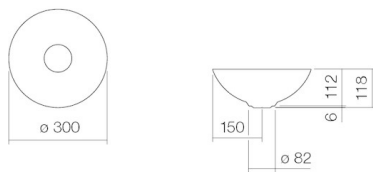

Text for invitation to tender

Dish basin, round, Ø 300 mm, height 118 mm, glazed steel, silk matt, without tap hole, without overflow, included drain valve, valve cap, glazed in the basin colour

Brand: Alape

Model: SB.Terra300