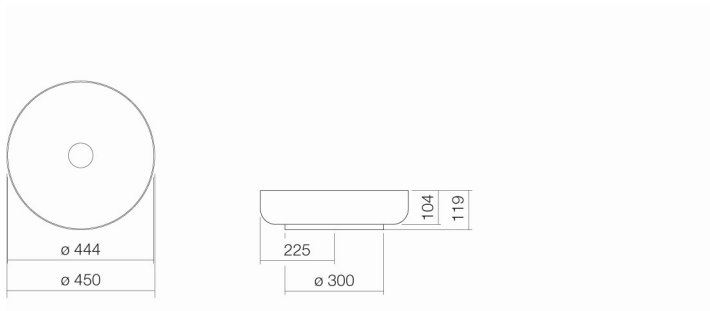

### Technical data sheet

---

**Sit-on basins**  
**AB.SO450.1**  
Article number: 3503000180  
Design partner: busalt design

---

#### Features

Description	AB.SO450.1
Article number	3503000180
Standard colour	Bicolor
Construction	without tap hole, without overflow
Dimensions	ø 450 x 119 mm
Material	Glazed steel
Net weight	7,2 kg
Installation	for installation on counter tops
Accessoires	Bottle trap SI.2, Bottle trap SI.3
Tap fitting information	Optimum point of impact approx. 60 – 170mm from rear edge of basin.

Tap fittings with a vertical outlet and aerator provide the optimum flow of water onto the surface below (angle of impact: 90°).

---

#### Text for invitation to tender

Sit-on basin, round, 450mm ø, height including spacer ring 119mm, inside white glazed and outside matt black, without tap hole and overflow, including drain valve with white glazed cap, fixing set and black spacerring  
Brand: Alape  
Model: AB.SO450.1