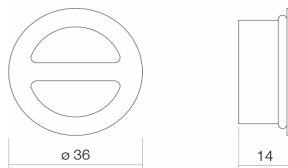

Article number

Material

Colour

Dimensions

Net weight

Accessoires

Tap fitting information

Tap fittings with a vertical outlet and aerator provide the optimum flow of water onto the surface below (angle of impact: 90°).

UR.1

8321000330

Brass

platinum matt

W/H/D 36/36/14 mm

0,02 kg

Text for invitation to tender

Overflow rosette, round, w/h/d 36/36/14mm, platinum matt, suitable for Alape overflow set