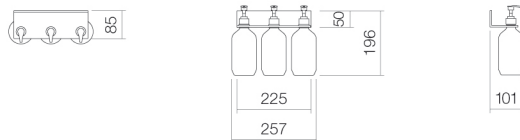

Asmform

Technical data sheet

Shelf system Assist

AS.225.LO3

Article number: 8274 112 982

Design partner: Wolfgang Hartauer

Features

Description	AS.225.LO3
Article number	8274 112 982
Material	aluminium powder coated
Colour	matt white
Dimensions	225 x 50 x 85 mm
Installation	wall-mounted

Text for invitation to tender

Shower shelf, wall-hanging, rectangular, w / h / d 225 / 50 / 85 mm, aluminium, matt white, Powder coated, three lotion dispenser cutouts, included fixing set, three plastic bottles, without dowels (to be adjusted to constructional situation)