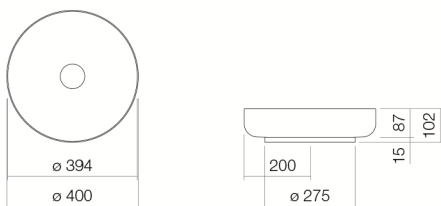

Text for invitation to tender

Sit-on basin, round, Ø 400 mm, height 102 mm, glazed steel, white, ProShield, without tap hole, without overflow, included fixing set, drain valve, valve cap, chrome-plated, white spacer ring

Fabrikat: Alape

Model: AB.SO400.1