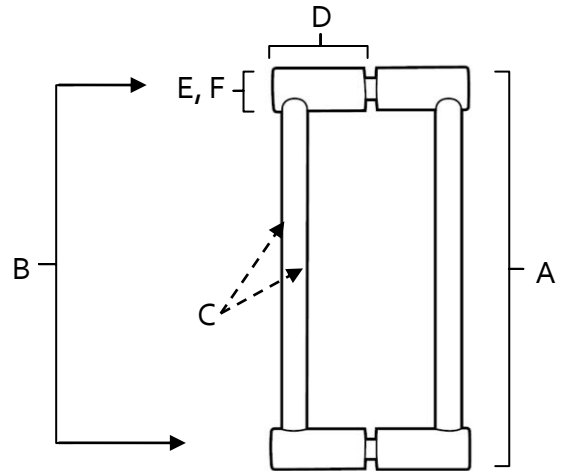

**SPECIFICATIONS**

**CONTEMPORARY I**  
BACK-TO-BACK PULLS

**FEATURES**

- Modern styling
- Multiple finishes
- Concealed installation

**WARRANTY**

Limited lifetime

**FINISHES**

- Polished Brass/Non-lacquered (PB/NL)
- Polished Chrome (PC)
- Barcelona (BARC)
- Bronze (BRZ)
- Chocolate Bronze (CHBRZ)
- Polished Nickel (PN)
- Satin Nickel (SN)

**MATERIAL**

Brass

Item#	A	B	C	D	E (L)	F (W)
<b>G715-6</b>	6 5/8"	6"	1/2"	1 3/8"	5/8"	5/8"
<b>G715-8</b>	8 5/8"	8"	1/2"	1 3/8"	5/8"	5/8"

**KEY:**

- A - Overall Length
- B - Center to Center
- C - Handle Width
- D - Projection
- E - Mount Length
- F - Mouth Width