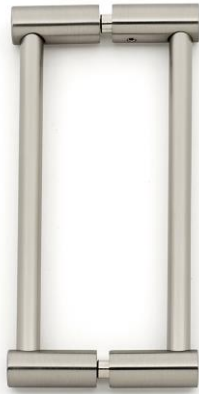

**SPECIFICATIONS**

**CONTEMPORARY I**  
BACK-TO-BACK PULLS

**FEATURES**

- Modern styling
- Multiple finishes
- Concealed installation

**WARRANTY**

Limited lifetime

**FINISHES**

- Polished Brass/Non-lacquered (PB/NL)
- Polished Chrome (PC)
- Barcelona (BARC)
- Bronze (BRZ)
- Chocolate Bronze (CHBRZ)
- Polished Nickel (PN)
- Satin Nickel (SN)

**MATERIAL**

Brass

Item#	A	B	C	D	E (L)	F (W)
<b>G715-6</b>	6 5/8"	6"	1/2"	1 3/8"	5/8"	5/8"
<b>G715-8</b>	8 5/8"	8"	1/2"	1 3/8"	5/8"	5/8"

**KEY:**

- A - Overall Length
- B - Center to Center
- C - Handle Width
- D - Projection
- E - Mount Length
- F - Mouth Width