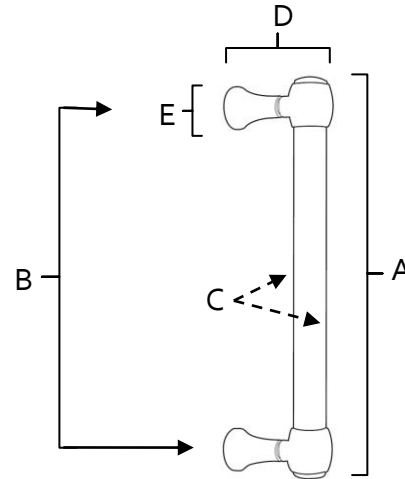

SPECIFICATIONS

ROYALE
APPLIANCE PULLS

FEATURES

- Transitional styling
- Multiple finishes
- Concealed installation

WARRANTY

Limited lifetime

FINISHES

- Polished Brass (PB)
- Polished Brass/Non-lacquered (PB/NL)
- Polished Chrome (PC)
- Antique English (AE)
- Antique English Matte (AEM)
- Barcelona (BARC)
- Bronze (BRZ)
- Chocolate Bronze (CHBRZ)
- Polished Antique (PA)
- Polished Nickel (PN)
- Satin Nickel (SN)

MATERIAL

Brass

| Item# | A | B | C | D | E |
|---------|-----|-----|------|--------|--------|
| D980-12 | 13" | 12" | 1/2" | 1 1/2" | 11/16" |
| D980-18 | 19" | 18" | 5/8" | 2" | 13/16" |

KEY:

- A - Overall Length
- B - Center to Center
- C - Handle Width
- D - Projection
- E - Mount Length and Width

NOTE: Dimensions and specifications are subject to change without notice.