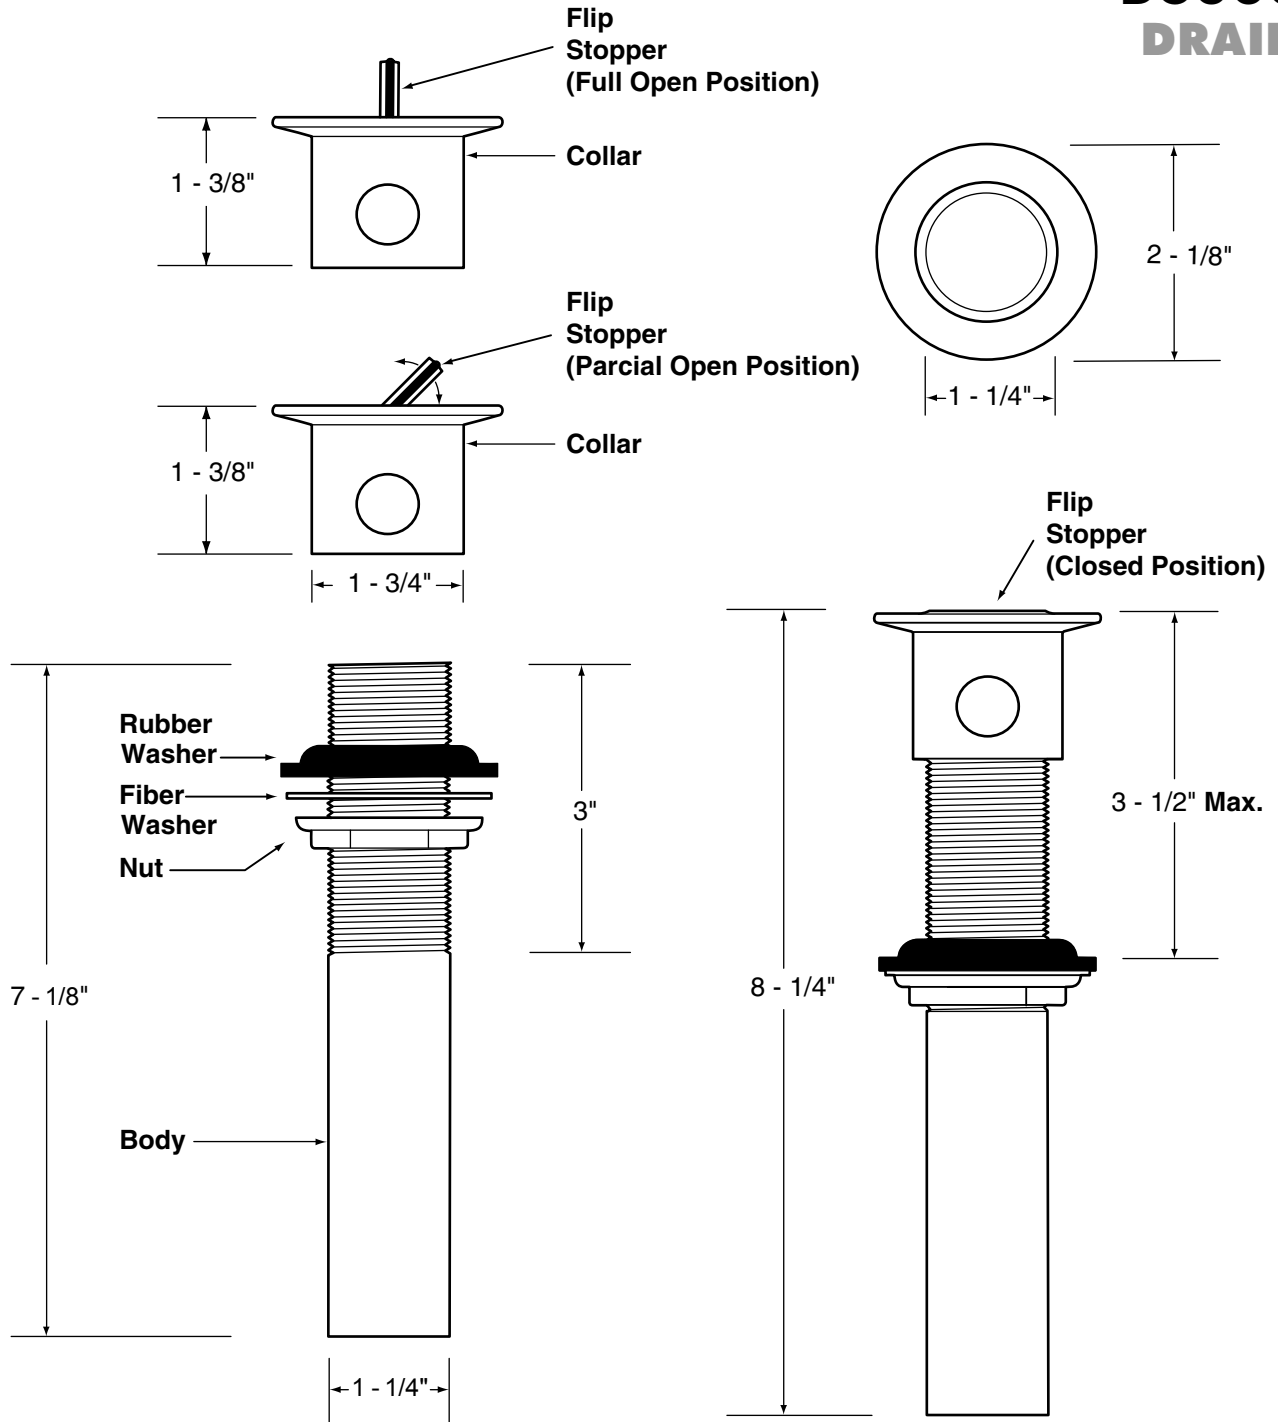

D6000 DRAIN

Model: D6000
1 1/4" Flip & Turn

7310 Alondra Boulevard • Paramount, California 90712
(562) 808-2290 • (800) 726-7680 • Fax: (562) 808-2289
www.batesandbates.com • Email: website@batesandbates.com
Distributed by B.&B. Sales & Imports, Inc.