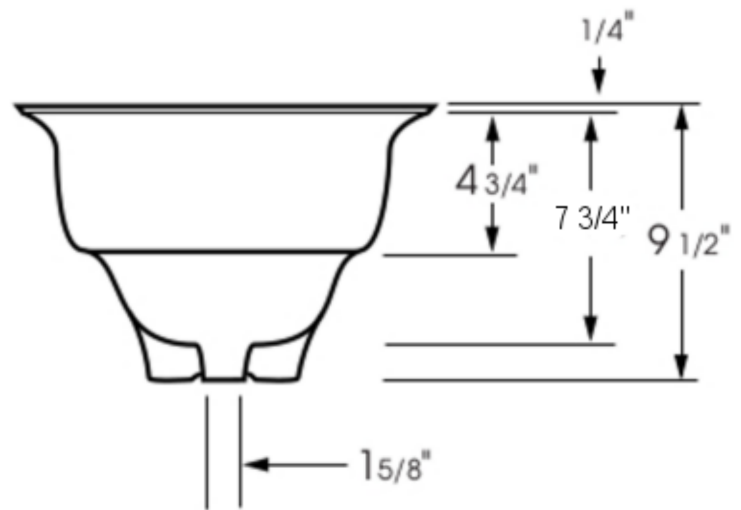

Clarita in White

**CLARITA - P1818.RV
IN PORCELAIN**

DIMENSIONS:

Outside: 15-3/4" Dia. x 9-1/2"
Inside: 12-3/4" Dia. x 7-3/4"

IMPORTANT:

These basins are hand crafted. We recommend you wait for basin before making your counter top cut-out. All dimensions are approximate