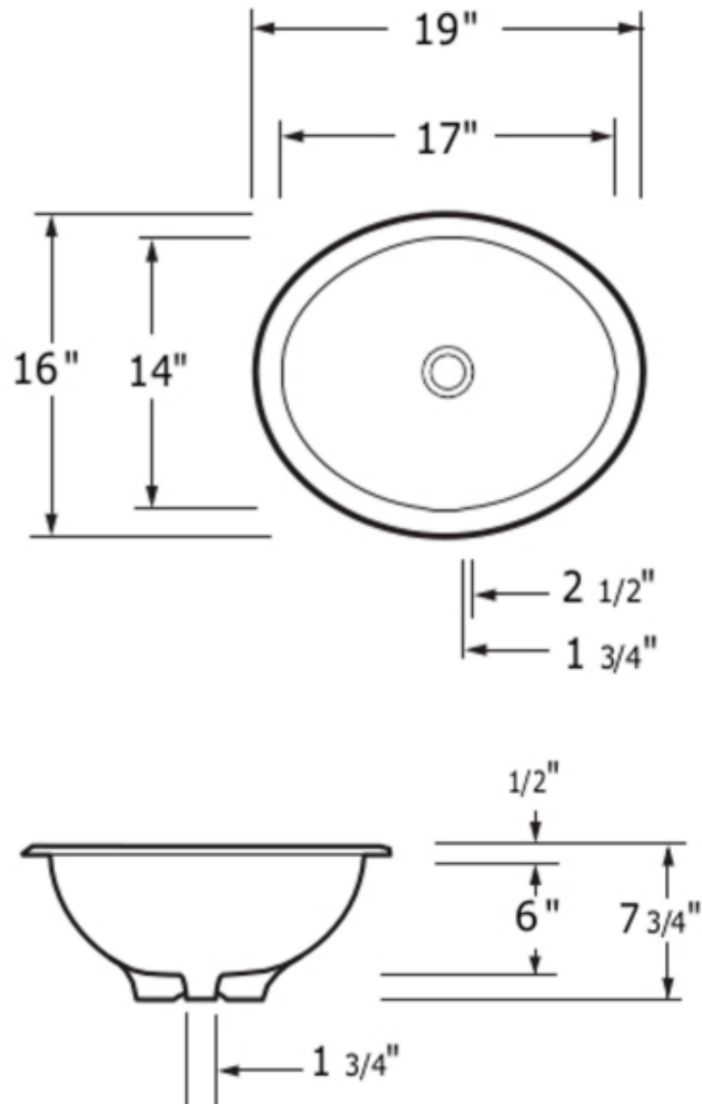

Debbie in Black

**DEBBIE - P1419  
IN PORCELAIN**

**DIMENSIONS:**

Outside: 16" x 18-3/4" x 7-3/4"  
Inside: 13-3/4" x 16-1/2" x 6-1/4"

**IMPORTANT:**

These basins are hand crafted. We recommend you wait for basin before making your counter top cut-out. All dimensions are approximate

	OPTIONS	
	Yes	No
Self-rimming		X
Under Counter	X	

**SUGGESTED DRAINS:**

D3000, D3100, D3500, D3600, D4000, D4500, D5000, D5500, D6000, D6500

AND BATES

[www.AlnoInc.com](http://www.AlnoInc.com)