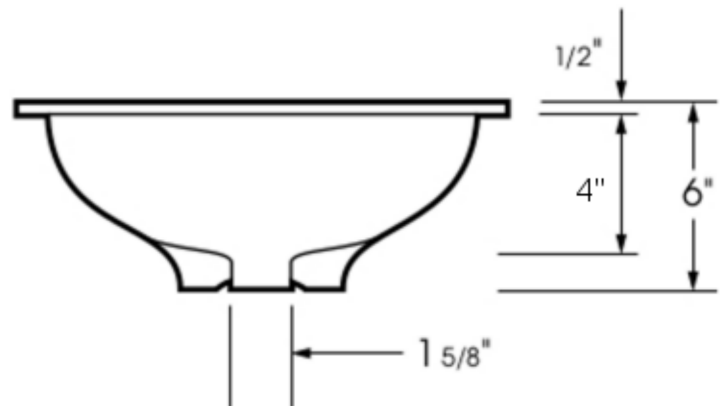

Missy in White

**MISSY - P1215  
IN PORCELAIN**

**DIMENSIONS:**

Outside: 12-1/2" x 15-1/4" x 6"  
Inside: 9-1/2" x 12-3/4" x 4"

**IMPORTANT:**

These basins are hand crafted. We recommend you wait for basin before making your counter top cut-out. All dimensions are approximate