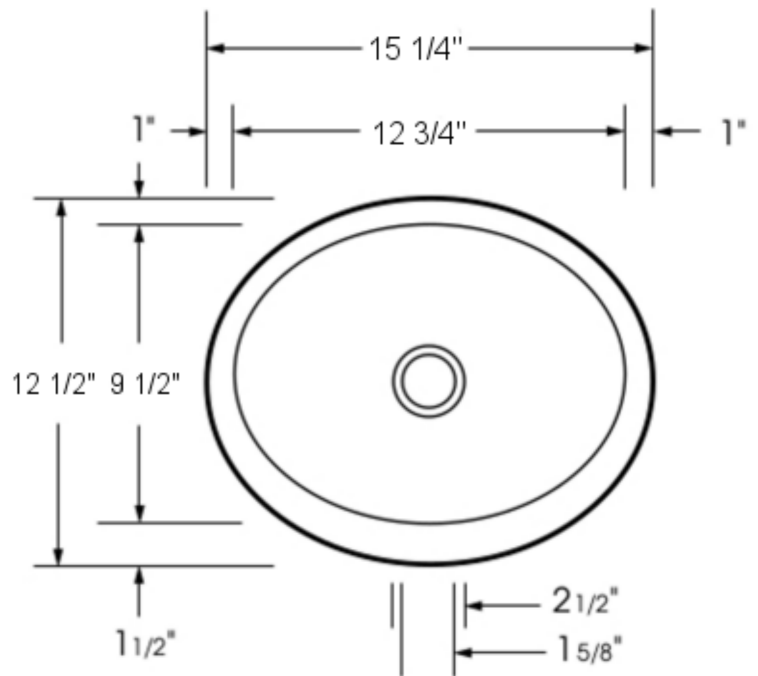

Missy in White

**MISSY - P1215  
IN PORCELAIN**

**DIMENSIONS:**

Outside: 12-1/2" x 15-1/4" x 6"  
Inside: 9-1/2" x 12-3/4" x 4"

**IMPORTANT:**

These basins are hand crafted. We recommend you wait for basin before making your counter top cut-out. All dimensions are approximate

**OPTIONS**

	Yes	No
Self-rimming	X	
Under Counter		X

**SUGGESTED DRAINS:**

D3000, D3100, D3500, D3600, D4000, D4500, D5000, D5500, D6000, D6500

AND BATES

[www.AlnoInc.com](http://www.AlnoInc.com)