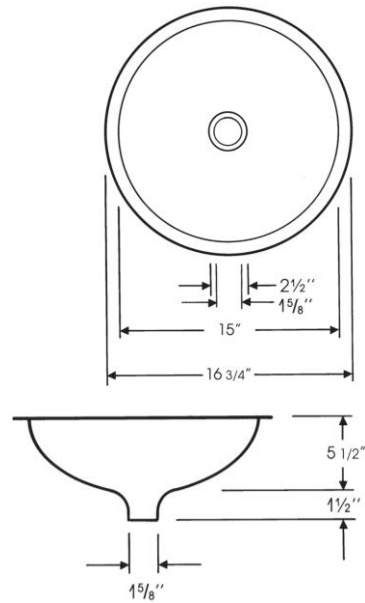

**SPECIFICATIONS**

**B0015**  
**SCULPTURED METALS**

**Patterns Available:**

- Plain
- Melon
- Garland
- Hammertone
- Riatta

**Dimensions:**

Inside: 15 Dia. x 5 1/2"  
Outside: 16 3/4" x 6 1/2"

**Finishes:**

**PRODUCT SHEET**

**OPTIONS**

	Yes	No
Self-Rimming		STANDARD
Under Counter	X	
Special Rim	X	
Euro Edge	X	
1 1/4" Drain		STANDARD
1 1/2" w/ Overflow	X	
Drain		
2 1/2" Jr. Basket	X	
Strainer		
Specify Faucet Drilling		X