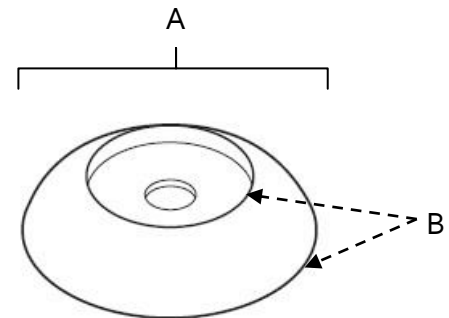

MATERIAL

Brass

Item#	A	B
A982-78 (for A981-34 & A980 pulls)	7/8"	1/4"
A982-1 (for A980-14 & A981-1)	1"	1/4"
A982-18 (for A980-38, A981-18, D980-12)	1 1/8"	1/4"
A982-38 (for D980-18)	1 1/4"	3/8"

KEY:

- A - Length and Width
- B - Projection