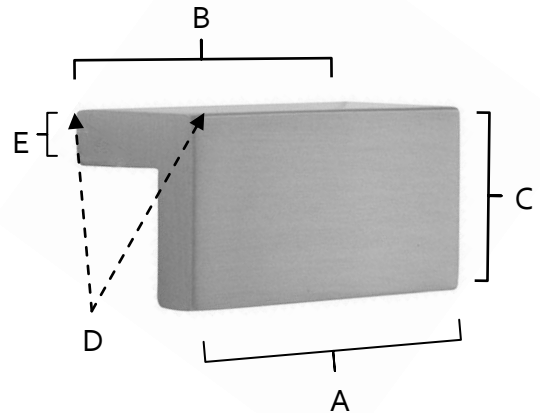

**SPECIFICATIONS**

**TAB PULLS**  
PULLS

**FEATURES**

- Modern styling
- Multiple finishes
- Concealed installation

**WARRANTY**

Limited lifetime

**FINISHES**

- Bronze (BRZ)
- Matte Black (MB)
- Polished Brass (PB)
- Polished Brass/Non-Lacquered (PB/NL)
- Polished Chrome (PC)
- Polished Nickel (PN)
- Satin Brass (SB)
- Satin Nickel (SN)

**MATERIAL**

Brass

Item#	A	B	C	D	E
<b>Ag60-15</b>	2"	1 1/2"	1"	7/8"	1/4"
<b>Ag60-3</b>	3 1/2"	3"	1"	7/8"	1/4"
<b>Ag60-35</b>	4"	3 1/2"	1"	7/8"	1/4"
<b>Ag60-4</b>	4 1/2"	4"	1"	7/8"	1/4"
<b>Ag60-6</b>	6 1/2"	6"	1"	7/8"	1/4"
<b>Ag60-8</b>	8 1/2"	8"	1"	7/8"	1/4"

**KEY:**

- A - Overall Length
- B - Center to Center
- C - Width
- D - Projection
- E - Mount Width

NOTE: Dimensions and specifications are subject to change without notice.