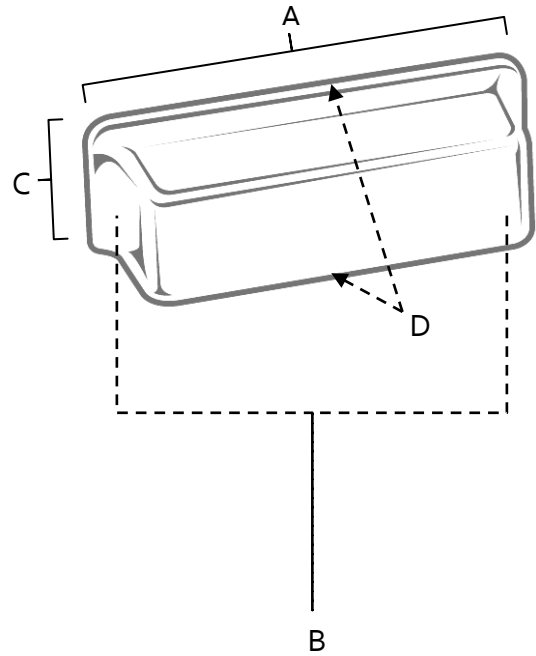

SPECIFICATIONS

**MILLENNIUM
CUP PULLS**

FEATURES

- Modern styling
- Multiple finishes
- Concealed installation

WARRANTY

Limited lifetime

FINISHES

- Bronze (BRZ)
- Matte Black (MB)
- Polished Chrome (PC)
- Polished Nickel (PN)
- Satin Brass (SB)
- Satin Nickel (SN)

MATERIAL

Brass

Item#	A	B	C	D
A951	3 5/8"	3"	1 1/8"	1"
A952	5 5/8"	5"	1 1/8"	1"

KEY:

- A - Overall Length
- B - Center to Center
- C - Width
- D - Projection

NOTE: Dimensions and specifications are subject to change without notice.