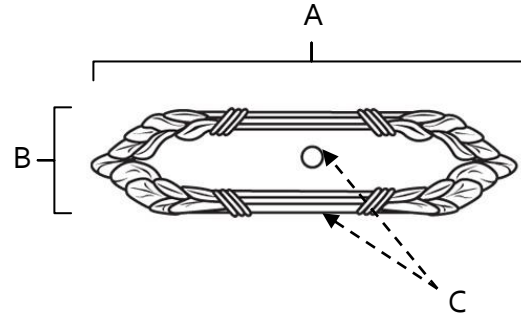

SPECIFICATIONS

**RIBBON & REED
BACKPLATE**

FEATURES

- Traditional styling
- Multiple finishes
- Concealed installation

WARRANTY

Limited lifetime

FINISHES

- Polished Brass (PB)
- Antique English (AE)
- Antique English Matte (AEM)
- Antique Pewter (AP)
- Polished Antique (PA)
- Satin Nickel (SN)

MATERIAL

Brass

Item#	A	B	C
A886 (for A880-14 & A880-38)	4 1/4"	1"	1/4"

KEY:

- A - Length
- B - Width
- C - Projection

NOTE: Dimensions and specifications are subject to change without notice.